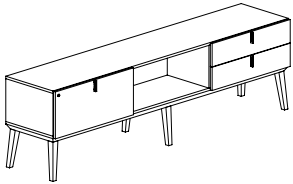

96"W FREESTANDING CREDENZAS - HIGH BASE

Credenza*

Credenza*

Credenza*

Credenza*

Credenza*

Credenza**

MODEL#	DIMENSIONS D x W x H	FREIGHT CLASS	WT/LBS.	CUBIC FT.	LAMINATE	ENEER
CBYC16HB	20 x 96 x 27.5	125	244	34	\$7223	\$9030
Freestanding credenza, open on left , two box drawers center , and front locking lateral drawer on right . High base.						
CBYC17HB	20 x 96 x 27.5	125	244	34	\$7223	\$9030
Freestanding credenza, front locking lateral drawer on left , two box drawers center , and open on right . High base.						
CBYC18HB	20 x 96 x 27.5	125	206	34	\$6236	\$7797
Freestanding credenza, open left , center and right . High base.						
CBYC19HB	20 x 96 x 27.5	125	244	34	\$7223	\$9030
Freestanding credenza, front locking lateral drawer on left , open center , and two box drawers on right . High base.						
CBYC20HB	20 x 96 x 27.5	125	244	34	\$7223	\$9030
Freestanding credenza, two box drawers on left , open center , and front locking lateral drawer on right . High base.						
CBYC21HB	20 x 96 x 27.5	125	230	34	\$6863	\$8578
Freestanding storage credenza, six doors. High base.						