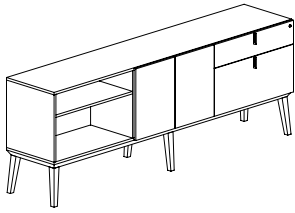

Freestanding storage credenza, six doors with three adjustable shelves. High base.

Required Specifications

Veneer finish
Laminate finish

Optional Specifications

Lock*
Handles*
Wire management (C275)**

96"W FREESTANDING CRENZAS - HIGH BASE