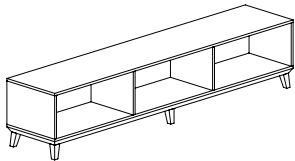

Credenza

CBYC18LB	20 x 96 x 20	100	201	25	$5927	$7409

Freestanding credenza, open **left**, **center** and **right**. Low base.