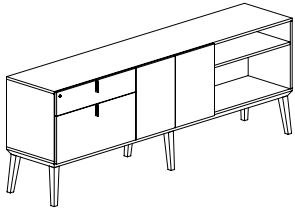

Credenza*

CBYC29HB	20 x 96 x 35	125	282	43	$7131	$8915

Freestanding credenza, front locking lateral drawer with box drawer on **left**, two door storage with adjustable shelf **center**, and open with fixed shelf on **right**. High base.