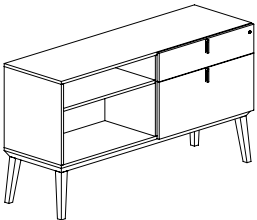

Credenza

CBYC8RHB	20 x 64 x 35	125	199	29	$5644	$7057

Freestanding credenza, front locking lateral with box drawer on **right**, open with fixed shelf on **left**. High base.