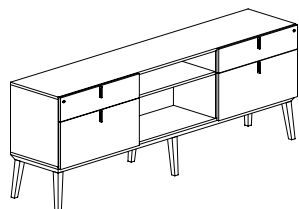

96"W FREESTANDING CREDENZAS - HIGH BASE

Credenza

Freestanding storage credenza with two doors on **left**, open **center**, and two doors on **right**. High base.

Freestanding credenza with six box drawers. High base.

Freestanding credenza, front locking lateral drawer with box drawer **left**, **center** and **right**. High base.

Freestanding credenza, front locking lateral drawer with box drawer on **left**, open with fixed shelf **center**, and front locking lateral drawer with box drawer on **right**. High base.

Freestanding credenza, front locking lateral drawer with box drawer on **left**, two door storage with adjustable shelf **center**, and front locking lateral drawer with box drawer on **right**. High base.

Freestanding storage credenza, six doors with three adjustable shelves. High base.

Required Specifications

Veneer finish
Laminate finish

Optional Specifications

Lock*
Handles*
Wire management (C275)**