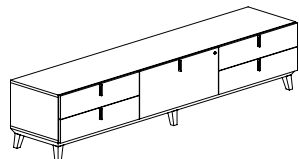

Credenza

CBYC13LB	20 x 96 x 20	92.5	258	25	$7394	$9243

Freestanding credenza, two box drawers on **left**, front locking lateral drawer **center**, and two box drawers on **right**. Low base.