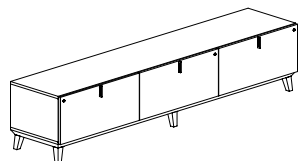

96"W FREESTANDING CREDENZAS - LOW BASE

Credenza

CBYC11LB	20 x 96 x 20	92.5	259	25	$7427	$9284

Freestanding credenza, three front locking lateral drawers. Low base.