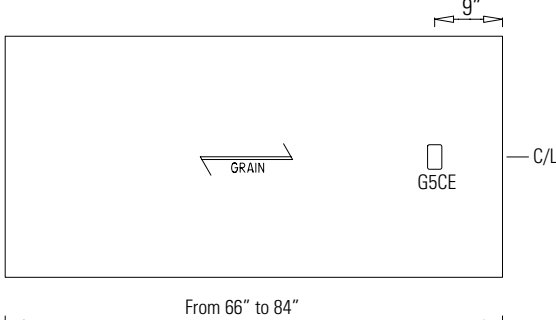

CUT-OUTS FOR GROMMETS

OPTIONAL GM5C GROMMET SPECIFICATION

Work and Collaboration Table
From 32" to 42" deep tops

Peninsula Table
For 32" deep tops

Executive Returns

Executive Bridges

CUT-OUTS FOR POWER BLOCKS