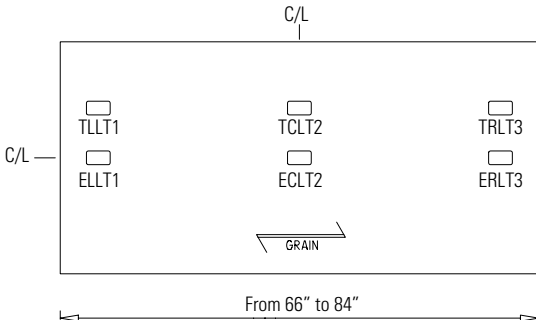

Power Blocks sold separately, see page 57.

PRTMCS401 / PRTMCS421

PRTMCD602 / PRTMCD622 / PRTMCD642

Work and Collaboration Table
From 32" to 42" deep tops

Work and Collaboration Table
From 32" to 42" deep tops