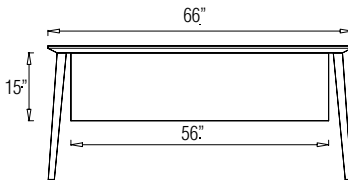

**FREESTANDING WORK TABLES
& COLLABORATION TABLES**

MODESTY SIZES:

- CBYCMWP56H15 - 56" x 15" x 0.75"
- CBYCMWP62H15 - 62" x 15" x 0.75"
- CBYCMWP68H15 - 68" x 15" x 0.75"
- CBYCMWP74H15 - 74" x 15" x 0.75"