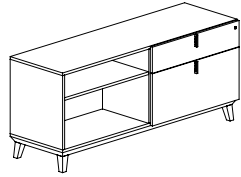

64"W FREESTANDING CREDENZAS - LOW BASE

Credenza**

MODEL#	DIMENSIONS D x W x H	FREIGHT CLASS	WT/LBS.	CUBIC FT.	LAMINATE	VENEER
CBYC8RLB	20 x 64 x 27.5	100	194	23	$5337	$6671

Freestanding credenza, front locking lateral drawer with box drawer on **right**, open with fixed shelf on **left**. Low base.