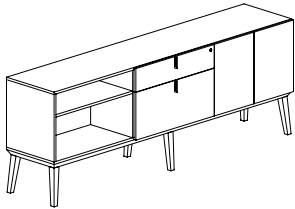

Credenza*

CBYC30HB	20 x 96 x 35	125	282	43	$7131	$8915

Freestanding credenza, open with fixed shelf on **left**, front locking lateral drawer with box drawer **center**, and two door storage with adjustable shelf on **right**. High base.