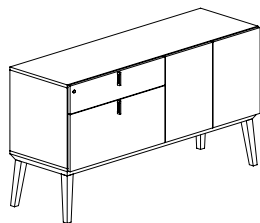

64"W FREESTANDING CREDENZAS - HIGH BASE

Credenza*

MODEL#	DIMENSIONS D x W x H	FREIGHT CLASS	WT/LBS.	CUBIC FT.	LAMINATE	VENEER
CBYC10LHB	20 x 64 x 35	125	211	29	$5957	$7448

Freestanding credenza, front locking lateral with box drawer on **left**, two doors with adjustable shelf on **right**. High base.