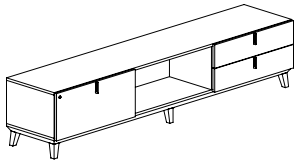

Credenza

CBYC19LB	20 x 96 x 20	100	239	25	$6911	$8640

Freestanding credenza, front locking lateral drawer on **left**, open **center**, and two box drawers on **right**. Low base.