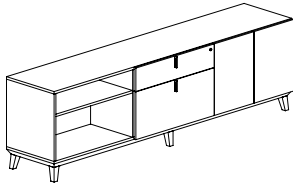

Credenza*

CBYC30LB	20 x 96 x 27.5	100	277	34	$6818	$8524

Freestanding credenza, open with fixed shelf on **left**, front locking lateral drawer with box drawer **center**, and two door storage with adjustable shelf on **right**. Low base.