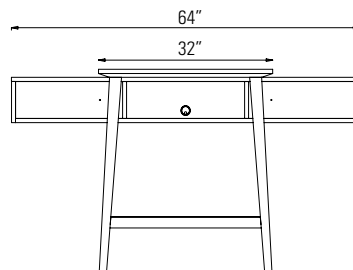

64" Wide, Wall Mount Media Storage