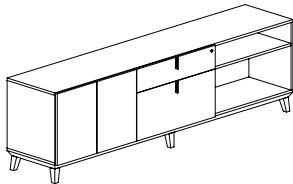

Credenza*

CBYC31LB	20 x 96 x 27.5	100	277	34	$6818	$8524

Freestanding credenza, two door storage with adjustable shelf on **left**, front locking lateral drawer with box drawer **center**, and open with fixed shelf on **right**. Low base.

Required Specifications

- Veneer finish
- Laminate finish

Optional Specifications

- Lock
- Handles
- Wire management (C275)*