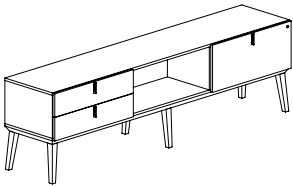

96"W FREESTANDING CREDENZAS - HIGH BASE

Credenza*

Credenza*

Credenza*

Credenza*

Credenza*

Credenza**

MODEL#	DIMENSIONS D x W x H	FREIGHT CLASS	WT/LBS.	CUBIC FT.	LAMINATE	ENEER
CBYC16HB	20 x 96 x 27.5	125	244	34	\$7223	\$9030
Freestanding credenza, open on left , two box drawers center , and front locking lateral drawer on right . High base.						
CBYC17HB	20 x 96 x 27.5	125	244	34	\$7223	\$9030
Freestanding credenza, front locking lateral drawer on left , two box drawers center , and open on right . High base.						
CBYC18HB	20 x 96 x 27.5	125	206	34	\$6236	\$7797
Freestanding credenza, open left , center and right . High base.						
CBYC19HB	20 x 96 x 27.5	125	244	34	\$7223	\$9030
Freestanding credenza, front locking lateral drawer on left , open center , and two box drawers on right . High base.						
CBYC20HB	20 x 96 x 27.5	125	244	34	\$7223	\$9030
Freestanding credenza, two box drawers on left , open center , and front locking lateral drawer on right . High base.						
CBYC21HB	20 x 96 x 27.5	125	230	34	\$6863	\$8578
Freestanding storage credenza, six doors. High base.						