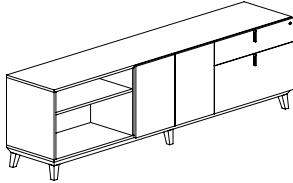

Credenza*

CBYC28LB	20 x 96 x 27.5	100	277	34	$6818	$8524

Freestanding credenza, open with fixed shelf on **left**, two door storage with adjustable shelf **center**, and front locking lateral drawer with box drawer on **right**. Low base.