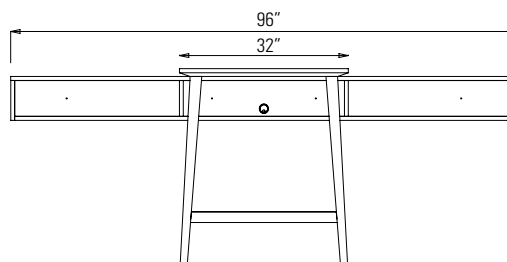

96" Wide, Wall Mount Media Storage

COLLABORATION MEDIA TABLES

MODEL#

DIMENSIONS

FREIGHT CLASS

WT./LBS.

CUBIC FT.

LAMINATE

VENEER

CBYRC8432	32 x 84 x 36	250	140	57	$4391	$5490
CBYRC7832	32 x 78 x 36	250	124	52	$4228	$5286
CBYRC7232	32 x 72 x 36	250	117	49	$4081	$5103
CBYRC6632	32 x 66 x 36	250	110	45	$3930	$4914

Table with two legs. To be used with Wall Mount Media Storage (CBYFOxxD12H8-GM).

CBYFO96D12H8-GM	12 x 96 x 8	125	78	10	$2373	$2967
CBYFO64D12H8-GM	12 x 64 x 8	125	50	8	$1582	$1979
CBYFO32D12H8-GM	12 x 32 x 8	100	35	4	$1447	$1810

To be used with Collaboration Media Table (CBYxx32). GM grommet on the back panel is included. For wire pass through, scoop cutouts on both top and bottom are included. Pre-drilled insert holes on top panel.

Required Specifications

Veneer finish