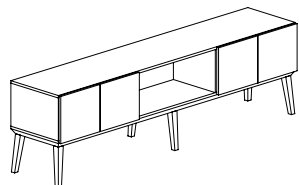

96"W FREESTANDING CREDENZAS - HIGH BASE

Credenza**