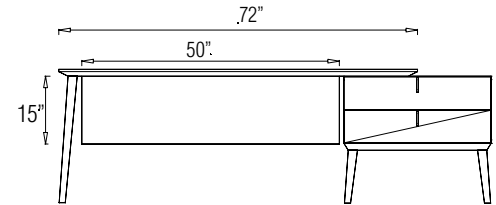

MODESTY PANEL OPTIONS

- Wood Modesty Panels are available in 15" and 22" height.
- To be used on Work Tables and on the Peninsula Table with and without the Riser Box.
- Recommended position for installation is 6" inset.

PENINSULA TABLE WITH HIGH BASE PEDESTAL

MODESTY SIZES:

CBYCMPW44H15 - 44" x 15" x 0.75"

CBYCMPW50H15 - 50" x 15" x 0.75"

CBYCMPW56H15 - 56" x 15" x 0.75"

CBYCMPW62H15 - 62" x 15" x 0.75"