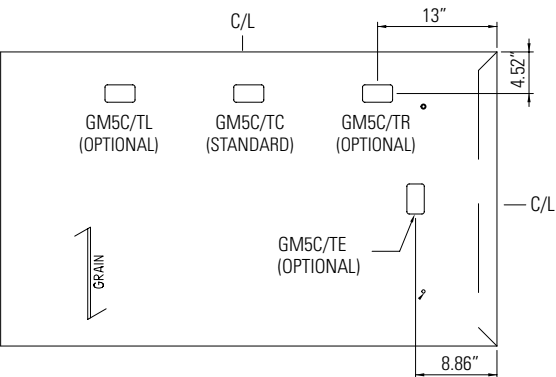

CUT-OUTS FOR GROMMETS

OPTIONAL GM5C GROMMET SPECIFICATION

Work and Collaboration Table
From 32" to 42" deep tops

Peninsula Table
For 32" deep tops

Executive Returns

Executive Bridges

CUT-OUTS FOR POWER BLOCKS