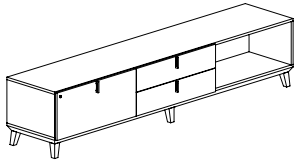

Credenza

CBYC17LB	20 x 96 x 20	100	239	25	$6911	$8640

Freestanding credenza, front locking lateral drawer on **left**, two box drawers **center**, and open on **right**. Low base.