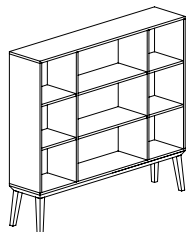

Freestanding Bookcase

CBYB14HB	14.5 x 64 x 57	125	212	34	$6083	$7604

Freestanding three-high bookcase, 32" open fixed shelves center, and 16" open fixed shelves on either side. High base. LP Laminate back.

Required Specifications

Veneer finish
Laminate finish

Optional Specifications

Lock*
Handles*
Veneer back panel