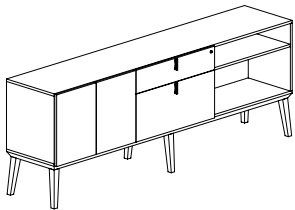

Credenza*

CBYC31HB	20 x 96 x 35	125	282	43	$7131	$8915

Freestanding credenza, two door storage with adjustable shelf on **left**, front locking lateral drawer with box drawer **center**, and open with fixed shelf on **right**. High base.