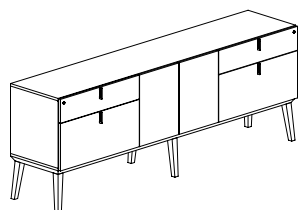

96"W FREESTANDING CREDENZAS - HIGH BASE

Credenza*

Freestanding storage credenza with two doors on **left**, open **center**, and two doors on **right**. High base.

Freestanding credenza with six box drawers. High base.

Freestanding credenza, front locking lateral drawer with box drawer **left**, **center** and **right**. High base.

Freestanding credenza, front locking lateral drawer with box drawer on **left**, open with fixed shelf **center**, and front locking lateral drawer with box drawer on **right**. High base.

Freestanding credenza, front locking lateral drawer with box drawer on **left**, two door storage with adjustable shelf **center**, and front locking lateral drawer with box drawer on **right**. High base.

Freestanding storage credenza, six doors with three adjustable shelves. High base.

Required Specifications

Veneer finish
Laminate finish

Optional Specifications

Lock*
Handles*
Wire management (C275)**