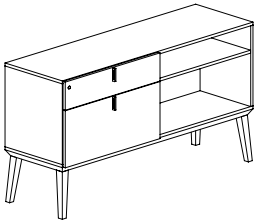

Credenza

CBYC8LHB	20 x 64 x 35	125	199	29	$5644	$7057

Freestanding credenza, front locking lateral with box drawer on **left**, open with fixed shelf on **right**. High base.