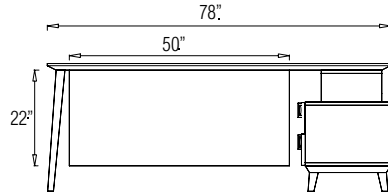

CBYCMPW44H15 - 44" x 15" x 0.75"

CBYCMPW50H15 - 50" x 15" x 0.75"

CBYCMPW56H15 - 56" x 15" x 0.75"

**MODESTY PANEL OPTIONS
PENINSULA TABLE WITH
LOW BASE CREDENZA**

MODESTY SIZES:

- CBYCMWP38H22 - 38" x 22" x 0.75"
- CBYCMWP44H22 - 44" x 22" x 0.75"
- CBYCMWP50H22 - 50" x 22" x 0.75"
- CBYCMWP56H22 - 56" x 22" x 0.75"