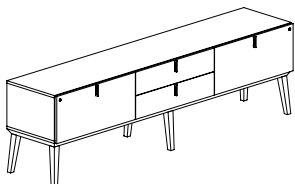

Credenza

CBYC12HB	20 x 96 x 27.5	125	263	34	$7723	$9654

Freestanding credenza, front locking lateral drawer on **left**, two box drawers **center**, and front locking lateral drawer on **right**. High base.