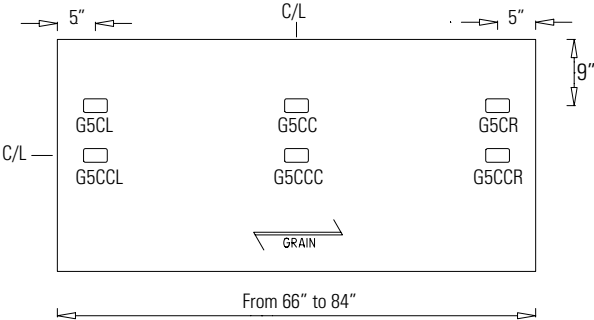

Custom Cut-out

- Optional custom sized cut-out available in standard locations - **CCUTL** (left), **CCUTC** (center) and **CCUTR** (right) for all CBYRTxxxx and CBYRTCxxxx tables. Submit appropriate form (beginning on page 432) with order. **Add \$320** for each cut-out.

CUT-OUTS FOR GROMMETS

OPTIONAL GM5C GROMMET SPECIFICATION

Work and Collaboration Table
From 32" to 42" deep tops

Peninsula Table
For 32" deep tops

Executive Returns

Executive Bridges

CUT-OUTS FOR POWER BLOCKS