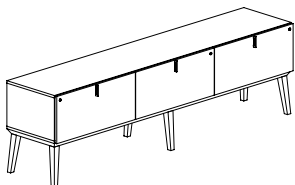

96"W FREESTANDING CREDENZAS - HIGH BASE

Credenza

MODEL#	DIMENSIONS	FREIGHT CLASS	WT/LBS.	CUBIC FT.	LAMINATE	VENEER

CBYC11HB	20 x 96 x 27.5	125	264	34	$7739	$9675

Freestanding credenza, three front locking lateral drawers. High base.