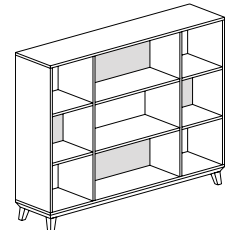

Freestanding Bookcase

MODEL#	DIMENSIONS	FREIGHT CLASS	WT/LBS.	CUBIC FT.	LAMINATE	VENEER

CBYB28LB	15 x 64 x 35	125	162	21	$6141	$7678

Shaded areas indicate closed cavities.

Freestanding two-high bookcase for use in open plan areas as space division. Low base. LP laminate back.

- Two 32" fixed shelves in center. Top cavity is open as a pass-through, bottom cavity is closed.
- 16" fixed shelves on either side. Top cavity is closed, bottom is open as a pass-through.

CBYB29LB	15 x 64 x 35	125	162	21	$6141	$7678

Shaded areas indicate closed cavities.

Freestanding two-high bookcase for use in open plan areas as space division. Low base. LP laminate back.

- Two 32" fixed shelves in center. Top cavity is closed, bottom cavity is open as a pass-through.
- 16" fixed shelves on either side. Top cavity is open as a pass-through, bottom is closed.

CBYB26LB	15 x 64 x 49	125	217	30	$7076	$8847

Shaded areas indicate closed cavities.

Freestanding three-high bookcase for use in open plan areas as space division. Low base. LP laminate back.

- Three 32" fixed shelves in center. Top and bottom cavities are closed, middle is open as a pass-through.
- Three 16" fixed shelves on either side. Top and bottom cavities are open as a pass-through, middle is closed.

Required Specifications

Veneer finish
Laminate finish

Optional Specifications

Lock*
Handles*
Veneer back panel