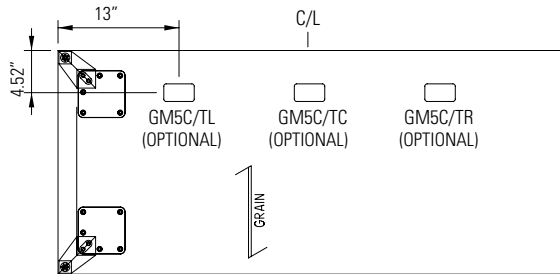

CUT-OUTS FOR GROMMETS

OPTIONAL GM5C GROMMET SPECIFICATION

Work and Collaboration Table
From 32" to 42" deep tops

Peninsula Table
For 32" deep tops

Executive Returns

Executive Bridges

CUT-OUTS FOR POWER BLOCKS