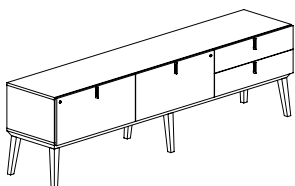

Credenza

CBYC14HB	20 x 96 x 27.5	125	263	34	$7723	$9654

Freestanding credenza, front locking lateral drawer on **left** and **center**, two box drawers on **right**. High base.