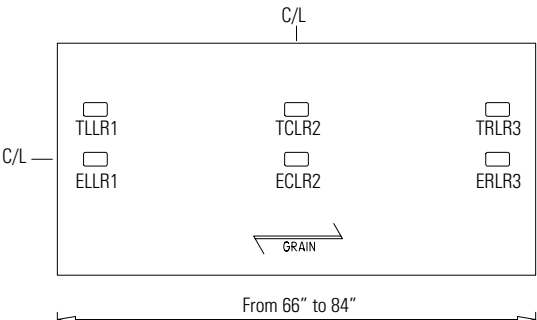

Power Blocks sold separately, see page 57.

PRTMCS401 / PRTMCS421

PRTMCD602 / PRTMCD622 / PRTMCD642

Work and Collaboration Table
From 32" to 42" deep tops

Work and Collaboration Table
From 32" to 42" deep tops