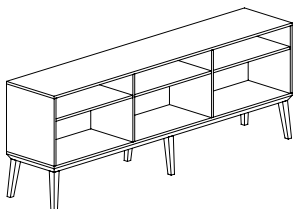

Credenza

CBYC32HB	20 x 96 x 35	150	250	43	$6862	$8578

Freestanding credenza, open with fixed shelf **left, center and right**. High base.

Required Specifications

Veneer finish
Laminate finish

Optional Specifications

Veneer back panel