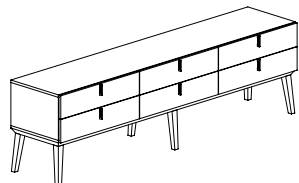

96"W FREESTANDING CREDENZAS - HIGH BASE

Credenza

Freestanding storage credenza with two doors on **left**, open **center**, and two doors on **right**. High base.

Freestanding credenza with six box drawers. High base.

Freestanding credenza, front locking lateral drawer with box drawer **left**, **center** and **right**. High base.

Freestanding credenza, front locking lateral drawer with box drawer on **left**, open with fixed shelf **center**, and front locking lateral drawer with box drawer on **right**. High base.

Freestanding credenza, front locking lateral drawer with box drawer on **left**, two door storage with adjustable shelf **center**, and front locking lateral drawer with box drawer on **right**. High base.

Freestanding storage credenza, six doors with three adjustable shelves. High base.

Required Specifications

Veneer finish
Laminate finish

Optional Specifications

Lock*
Handles*
Wire management (C275)**