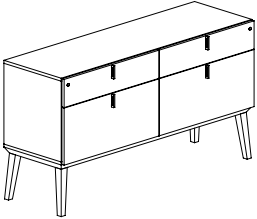

Credenza

CBYC7HB	20 x 64 x 35	125	218	29	$6320	$7901

Freestanding credenza, front locking lateral drawer with box drawer on **left** and **right**. High base.