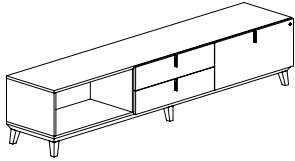

Credenza

CBYC16LB	20 x 96 x 20	100	239	25	$6911	$8640

Freestanding credenza, open on **left**, two box drawers **center**, and front locking lateral drawer on **right**. Low base.