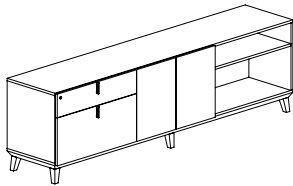

Credenza*

CBYC29LB	20 x 96 x 27.5	100	277	34	$6818	$8524

Freestanding credenza, front locking lateral drawer with box drawer on **left**, two door storage with adjustable shelf **center**, and open with fixed shelf on **right**. Low base.