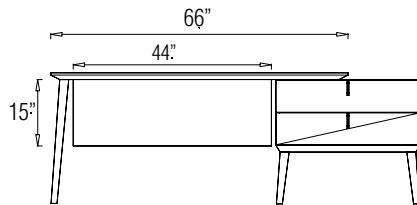

MODESTY PANEL OPTIONS

- Wood Modesty Panels are available in 15" and 22" height.
- To be used on Work Tables and on the Peninsula Table with and without the Riser Box.
- Recommended position for installation is 6" inset.

PENINSULA TABLE WITH HIGH BASE PEDESTAL**MODESTY SIZES:**

CBYCMPW44H15 - 44" x 15" x 0.75"

CBYCMPW50H15 - 50" x 15" x 0.75"

CBYCMPW56H15 - 56" x 15" x 0.75"

CBYCMPW62H15 - 62" x 15" x 0.75"

**PENINSULA TABLE WITH LOW BASE PEDESTAL****MODESTY SIZES:**