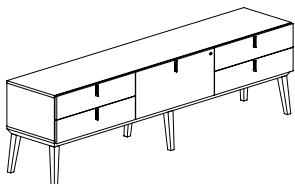

Credenza

CBYC13HB	20 x 96 x 27.5	125	263	34	$7706	$9634

Freestanding credenza, two box drawers on **left**, front locking lateral drawer **center**, and two box drawers on **right**. High base.