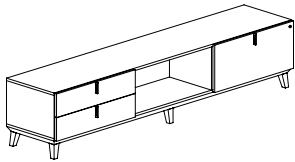

Credenza

CBYC20LB	20 x 96 x 20	100	239	25	$6911	$8640

Freestanding credenza, two box drawers on **left**, open **center**, and front locking lateral drawer on **right**. Low base.

Required Specifications

- Veneer finish
- Laminate finish