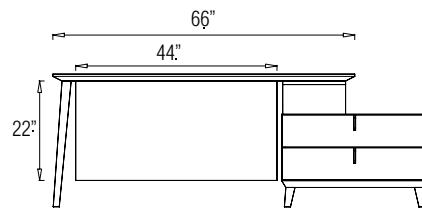

PENINSULA TABLE WITH LOW BASE PEDESTAL

MODESTY SIZES:

CBYCMPW44H22 - 44" x 22" x 0.75"

CBYCMPW50H22 - 50" x 22" x 0.75"

CBYCMPW56H22 - 56" x 22" x 0.75"

CBYCMPW62H22 - 62" x 22" x 0.75"