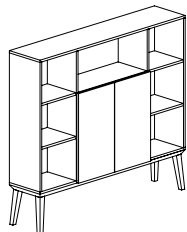

Freestanding Bookcase*

CBYB13HB	14.5 x 64 x 57	125	228	34	$6753	$8443

Freestanding three-high bookcase, two door storage lower center with adjustable shelves, 32" open fixed shelf upper, and 16" open fixed shelves on either side. High base. LP laminate back.