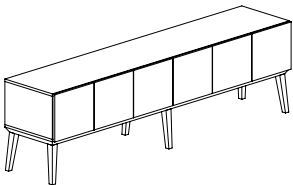

96"W FREESTANDING CREDENZAS - HIGH BASE

Credenza*

Credenza*

Credenza*

Credenza*

Credenza*

Credenza**

MODEL#	DIMENSIONS D x W x H	FREIGHT CLASS	WT/LBS.	CUBIC FT.	LAMINATE	ENEER
CBYC16HB	20 x 96 x 27.5	125	244	34	\$7223	\$9030
Freestanding credenza, open on left , two box drawers center , and front locking lateral drawer on right . High base.						
CBYC17HB	20 x 96 x 27.5	125	244	34	\$7223	\$9030
Freestanding credenza, front locking lateral drawer on left , two box drawers center , and open on right . High base.						
CBYC18HB	20 x 96 x 27.5	125	206	34	\$6236	\$7797
Freestanding credenza, open left , center and right . High base.						
CBYC19HB	20 x 96 x 27.5	125	244	34	\$7223	\$9030
Freestanding credenza, front locking lateral drawer on left , open center , and two box drawers on right . High base.						
CBYC20HB	20 x 96 x 27.5	125	244	34	\$7223	\$9030
Freestanding credenza, two box drawers on left , open center , and front locking lateral drawer on right . High base.						
CBYC21HB	20 x 96 x 27.5	125	230	34	\$6863	\$8578
Freestanding storage credenza, six doors. High base.						