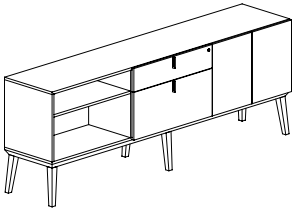

Credenza*

CBYC30HB	20 x 96 x 35	125	282	43	$6694	$8370

Freestanding credenza, open with fixed shelf on **left**, front locking lateral drawer with box drawer **center**, and two door storage with adjustable shelf on **right**. High base.