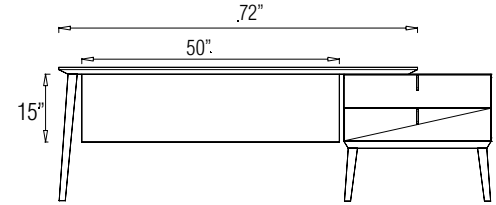

MODESTY PANEL OPTIONS

- Wood Modesty Panels are available in 15" and 22" height.
- To be used on Work Tables and on the Peninsula Table with and without the Riser Box.
- Recommended position for installation is 6" inset.

PENINSULA TABLE WITH HIGH BASE PEDESTAL

MODESTY SIZES:

CBYCMPW44H15 - 44" x 15" x 0.75"

CBYCMPW50H15 - 50" x 15" x 0.75"

CBYCMPW56H15 - 56" x 15" x 0.75"

CBYCMPW62H15 - 62" x 15" x 0.75"