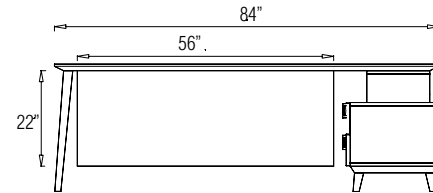

CBYCMPW44H15 - 44" x 15" x 0.75"

CBYCMPW50H15 - 50" x 15" x 0.75"

CBYCMPW56H15 - 56" x 15" x 0.75"

**MODESTY PANEL OPTIONS
PENINSULA TABLE WITH
LOW BASE CREDENZA**

MODESTY SIZES:

- CBYCMWP38H22 - 38" x 22" x 0.75"
- CBYCMWP44H22 - 44" x 22" x 0.75"
- CBYCMWP50H22 - 50" x 22" x 0.75"
- CBYCMWP56H22 - 56" x 22" x 0.75"