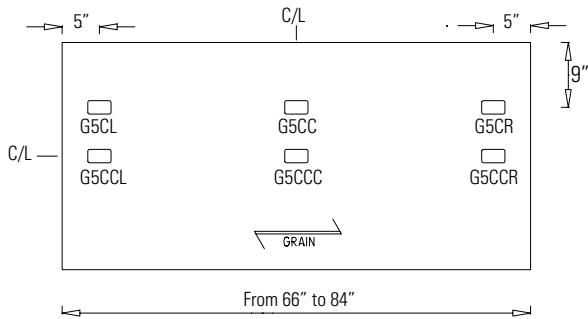

Peninsula Table
For 32" deep tops

Executive Bridges

POWER BLOCKS

OPTIONAL GM5C
CUT-OUT SPECIFICATION

Work and Collaboration Table
From 32" to 42" deep tops

Peninsula Table
For 32" deep tops

OPTIONAL PLCTM101
CUT-OUT SPECIFICATION