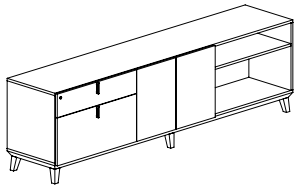

Credenza*

CBYC29LB	20 x 96 x 27.5	100	277	34	$6401	$8003

Freestanding credenza, front locking lateral drawer with box drawer on **left**, two door storage with adjustable shelf **center**, and open with fixed shelf on **right**. Low base.