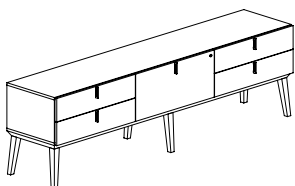

Credenza

CBYC13HB	20 x 96 x 27.5	125	263	34	$7235	$9046

Freestanding credenza, two box drawers on **left**, front locking lateral drawer **center**, and two box drawers on **right**. High base.