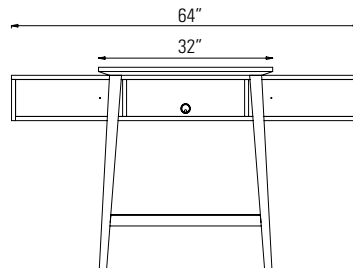

64" Wide, Wall Mount Media Storage