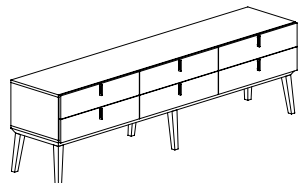

96"W FREESTANDING CREDENZAS - HIGH BASE

Credenza

MODEL#	DIMENSIONS	FREIGHT CLASS	WT/LBS.	CUBIC FT.	LAMINATE	VENEER

D x W x H

CBYC22HB	20 x 96 x 27.5	125	222	34	$6295	$7870

Freestanding storage credenza with two doors on **left**, open **center**, and two doors on **right**. High base.

CBYC23HB	20 x 96 x 27.5	125	261	34	$7220	$9026

Freestanding credenza with six box drawers. High base.

CBYC24HB	20 x 96 x 35	125	309	43	$7951	$9940

Freestanding credenza, front locking lateral drawer with box drawer **left**, **center** and **right**. High base.

CBYC25HB	20 x 96 x 35	125	289	43	$7250	$9064

Freestanding credenza, front locking lateral drawer with box drawer on **left**, open with fixed shelf **center**, and front locking lateral drawer with box drawer on **right**. High base.

CBYC26HB	20 x 96 x 35	125	301	43	$7395	$9246

Freestanding credenza, front locking lateral drawer with box drawer on **left**, two door storage with adjustable shelf **center**, and front locking lateral drawer with box drawer on **right**. High base.

CBYC27HB	20 x 96 x 35	125	286	43	$6882	$8604

Freestanding storage credenza, six doors with three adjustable shelves. High base.

Required Specifications

Veneer finish
Laminate finish

Optional Specifications

Lock*
Handles*
Wire management (C275)**