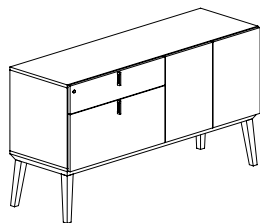

Freestanding storage credenza, four doors with two adjustable shelves. High base.

Required Specifications

Veneer finish
Laminate finish

Optional Specifications

Lock*
Handles*

64"W FREESTANDING CREDENZAS - HIGH BASE