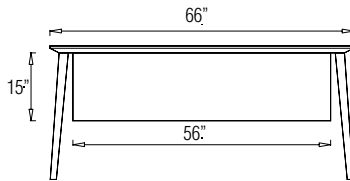

**FREESTANDING WORK TABLES
& COLLABORATION TABLES**

MODESTY SIZES:

- CBYCMWP56H15 - 56" x 15" x 0.75"
- CBYCMWP62H15 - 62" x 15" x 0.75"
- CBYCMWP68H15 - 68" x 15" x 0.75"
- CBYCMWP74H15 - 74" x 15" x 0.75"