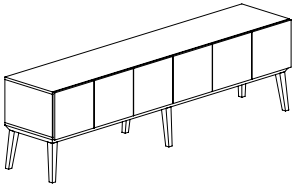

96"W FREESTANDING CREDENZAS - HIGH BASE

Credenza*

Credenza*

Credenza*

Credenza*

Credenza*

Credenza**

MODEL#	DIMENSIONS D x W x H	FREIGHT CLASS	WT/LBS.	CUBIC FT.	LAMINATE	VENEER
CBYC16HB	20 x 96 x 27.5	125	244	34	\$6781	\$8478
Freestanding credenza, open on left , two box drawers center , and front locking lateral drawer on right . High base.						
CBYC17HB	20 x 96 x 27.5	125	244	34	\$6781	\$8478
Freestanding credenza, front locking lateral drawer on left , two box drawers center , and open on right . High base.						
CBYC18HB	20 x 96 x 27.5	125	206	34	\$5855	\$7321
Freestanding credenza, open left , center and right . High base.						
CBYC19HB	20 x 96 x 27.5	125	244	34	\$6781	\$8478
Freestanding credenza, front locking lateral drawer on left , open center , and two box drawers on right . High base.						
CBYC20HB	20 x 96 x 27.5	125	244	34	\$6781	\$8478
Freestanding credenza, two box drawers on left , open center , and front locking lateral drawer on right . High base.						
CBYC21HB	20 x 96 x 27.5	125	230	34	\$6443	\$8054
Freestanding storage credenza, six doors. High base.						