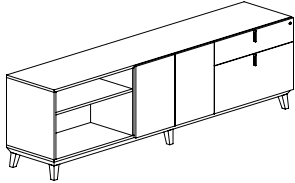

Freestanding storage credenza, six doors with three adjustable shelves. Low base.

Credenza*

CBYC28LB	20 x 96 x 27.5	100	277	34	\$6401	\$8003
----------	----------------	-----	-----	----	--------	--------