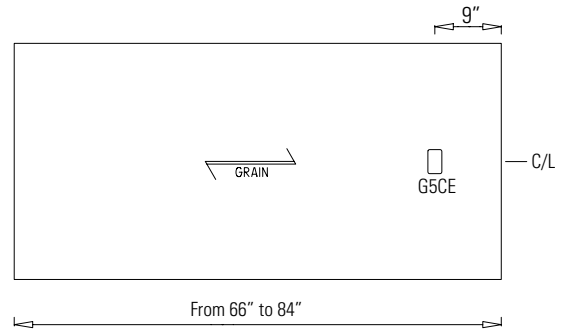

Peninsula Table
For 32" deep tops

Executive Bridges

POWER BLOCKS

OPTIONAL GM5C
CUT-OUT SPECIFICATION

Work and Collaboration Table
From 32" to 42" deep tops

Peninsula Table
For 32" deep tops

OPTIONAL PLCTM101
CUT-OUT SPECIFICATION