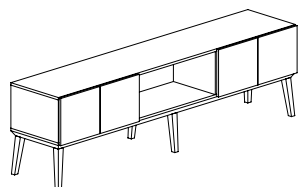

96"W FREESTANDING CREDENZAS - HIGH BASE

Credenza**