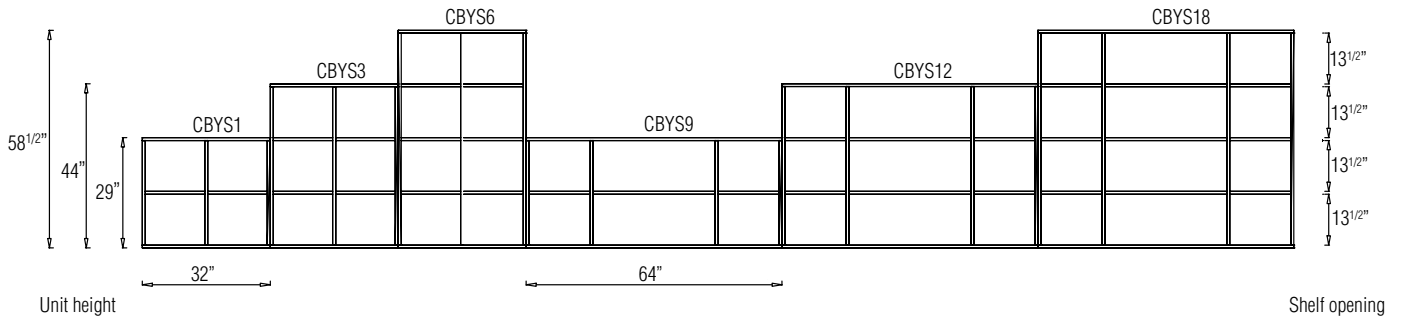

- On Peninsula Table, the Riser Box can be installed as below:

Riser Box opening is on the outside.

Riser Box opening is on the inside.

HEIGHT GRID - FLOOR UNITS, LOW BASE

HEIGHT GRID - FLOOR UNITS, HIGH BASE

HEIGHT GRID - STACK-ON UNITS

TABLES

D x W x H

- All tables are shipped Knock Down (KD). Please see assembly instructions included with product.
- Available modesty panels are 15" and 22" height
- Peninsula table has metal inserts installed for quick assembly to the pedestal or pedestal with riser box