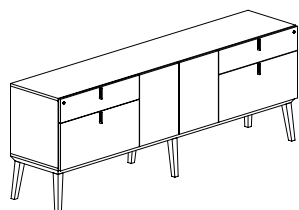

96"W FREESTANDING CREDENZAS - HIGH BASE

Credenza*

MODEL#	DIMENSIONS	FREIGHT CLASS	WT/LBS.	CUBIC FT.	LAMINATE	VENEER

D x W x H

CBYC22HB	20 x 96 x 27.5	125	222	34	$6295	$7870

Freestanding storage credenza with two doors on **left**, open **center**, and two doors on **right**. High base.

CBYC23HB	20 x 96 x 27.5	125	261	34	$7220	$9026

Freestanding credenza with six box drawers. High base.

CBYC24HB	20 x 96 x 35	125	309	43	$7951	$9940

Freestanding credenza, front locking lateral drawer with box drawer **left**, **center** and **right**. High base.

CBYC25HB	20 x 96 x 35	125	289	43	$7250	$9064

Freestanding credenza, front locking lateral drawer with box drawer on **left**, open with fixed shelf **center**, and front locking lateral drawer with box drawer on **right**. High base.

CBYC26HB	20 x 96 x 35	125	301	43	$7395	$9246

Freestanding credenza, front locking lateral drawer with box drawer on **left**, two door storage with adjustable shelf **center**, and front locking lateral drawer with box drawer on **right**. High base.

CBYC27HB	20 x 96 x 35	125	286	43	$6882	$8604

Freestanding storage credenza, six doors with three adjustable shelves. High base.

Required Specifications

Veneer finish
Laminate finish

Optional Specifications

Lock*
Handles*
Wire management (C275)**