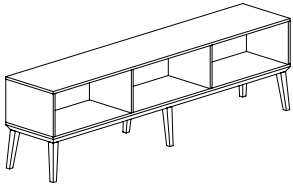

96"W FREESTANDING CREDENZAS - HIGH BASE

Credenza*

Credenza*

Credenza*

Credenza*

Credenza*

Credenza**

MODEL#	DIMENSIONS D x W x H	FREIGHT CLASS	WT/LBS.	CUBIC FT.	LAMINATE	VENEER
CBYC16HB	20 x 96 x 27.5	125	244	34	\$6781	\$8478
Freestanding credenza, open on left , two box drawers center , and front locking lateral drawer on right . High base.						
CBYC17HB	20 x 96 x 27.5	125	244	34	\$6781	\$8478
Freestanding credenza, front locking lateral drawer on left , two box drawers center , and open on right . High base.						
CBYC18HB	20 x 96 x 27.5	125	206	34	\$5855	\$7321
Freestanding credenza, open left , center and right . High base.						
CBYC19HB	20 x 96 x 27.5	125	244	34	\$6781	\$8478
Freestanding credenza, front locking lateral drawer on left , open center , and two box drawers on right . High base.						
CBYC20HB	20 x 96 x 27.5	125	244	34	\$6781	\$8478
Freestanding credenza, two box drawers on left , open center , and front locking lateral drawer on right . High base.						
CBYC21HB	20 x 96 x 27.5	125	230	34	\$6443	\$8054
Freestanding storage credenza, six doors. High base.						