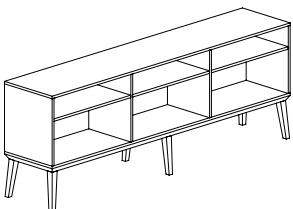

Credenza

CBYC32HB	20 x 96 x 35	150	250	43	$6442	$8054

Freestanding credenza, open with fixed shelf **left**, **center** and **right**. High base.

Required Specifications

Veneer finish
Laminate finish

Optional Specifications

Veneer back panel