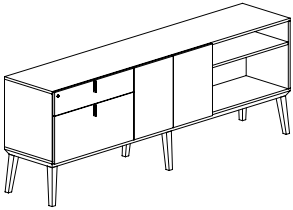

Freestanding credenza, open with fixed shelf on **left**, two door storage with adjustable shelf **center**, and front locking lateral drawer with box drawer on **right**. High base.

Credenza*

CBYC29HB	20 x 96 x 35	125	282	43	\$6694	\$8370
----------	--------------	-----	-----	----	---------------	---------------