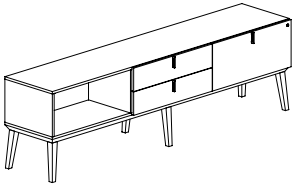

96"W FREESTANDING CREDENZAS - HIGH BASE

Credenza*

Credenza*

Credenza*

Credenza*

Credenza*

Credenza**

MODEL#	DIMENSIONS D x W x H	FREIGHT CLASS	WT/LBS.	CUBIC FT.	LAMINATE	VENEER
CBYC16HB	20 x 96 x 27.5	125	244	34	\$6781	\$8478
Freestanding credenza, open on left , two box drawers center , and front locking lateral drawer on right . High base.						
CBYC17HB	20 x 96 x 27.5	125	244	34	\$6781	\$8478
Freestanding credenza, front locking lateral drawer on left , two box drawers center , and open on right . High base.						
CBYC18HB	20 x 96 x 27.5	125	206	34	\$5855	\$7321
Freestanding credenza, open left , center and right . High base.						
CBYC19HB	20 x 96 x 27.5	125	244	34	\$6781	\$8478
Freestanding credenza, front locking lateral drawer on left , open center , and two box drawers on right . High base.						
CBYC20HB	20 x 96 x 27.5	125	244	34	\$6781	\$8478
Freestanding credenza, two box drawers on left , open center , and front locking lateral drawer on right . High base.						
CBYC21HB	20 x 96 x 27.5	125	230	34	\$6443	\$8054
Freestanding storage credenza, six doors. High base.						