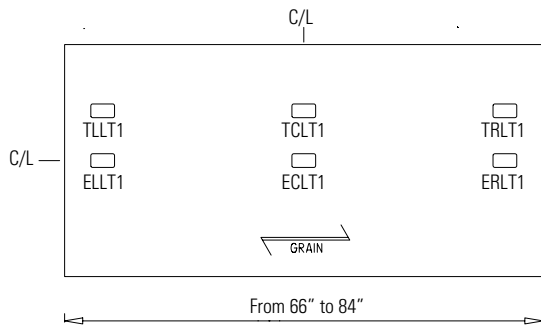

OPTIONAL PLCTM101
CUT-OUT SPECIFICATION