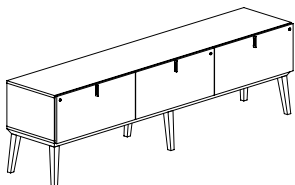

96"W FREESTANDING CREDENZAS - HIGH BASE

Credenza

MODEL#	DIMENSIONS	FREIGHT CLASS	WT/LBS.	CUBIC FT.	LAMINATE	VENEER

CBYC11HB	20 x 96 x 27.5	125	264	34	$7266	$9084

Freestanding credenza, three front locking lateral drawers. High base.