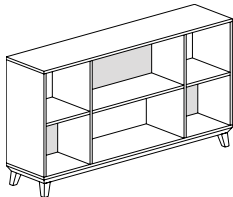

Freestanding Bookcase