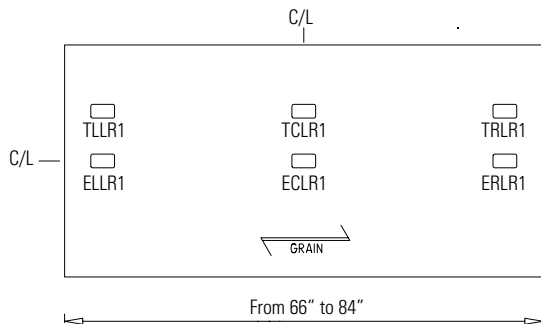

OPTIONAL PLRTM101/PM101USB
CUT-OUT SPECIFICATION