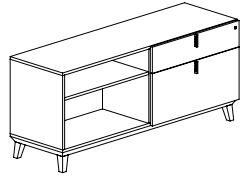

64"W FREESTANDING CREDENZAS - LOW BASE

Credenza**

MODEL#	DIMENSIONS D x W x H	FREIGHT CLASS	WT/LBS.	CUBIC FT.	LAMINATE	VENEER
CBYC8RLB	20 x 64 x 27.5	100	194	23	$5010	$6263

Freestanding credenza, front locking lateral drawer with box drawer on **right**, open with fixed shelf on **left**. Low base.