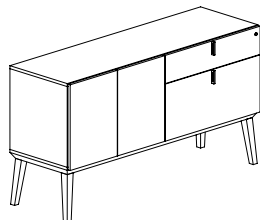

Credenza*

CBYC10RHB	20 x 64 x 35	125	211	29	$5593	$6993

Freestanding credenza, front locking lateral with box drawer on **right**, two doors with adjustable shelf on **left**. High base.