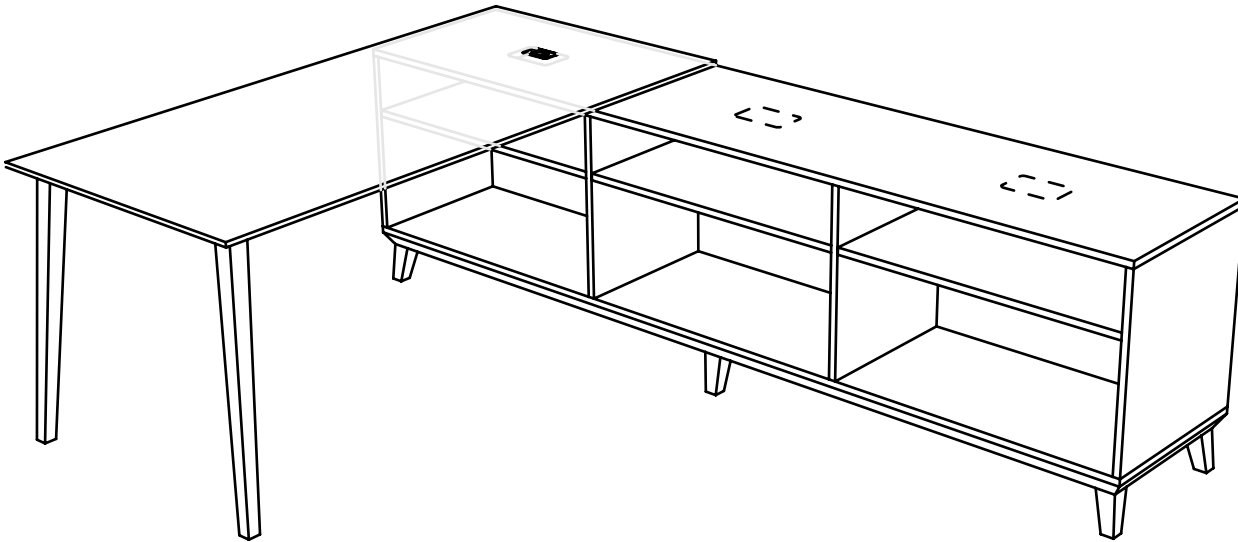

OPTIONAL PLRTM202/PM202USB
CUT-OUT SPECIFICATION

Work and Collaboration Table
From 32" to 42" deep tops

CREDENZA WIRE MANAGEMENT CUTOUT

- Option C275

Cut-out Specification

- Available on all 27.5"H credenzas, above open positions only (not available on door or drawer positions).
- Use in conjunction with CBYRxxxx Peninsula Tops that have G5CE grommet specified to provide a means of wire management from the surface, thru the credenza top and out the credenza back.
- When specified, the C275 includes a 5.90" w x 3.90" d cut-out in the credenza top and a standard GM5C grommet in the back, upper section of the open cavity.
- Order as **C275L**, **C275C**, **C275R**. Add **\$402** list.