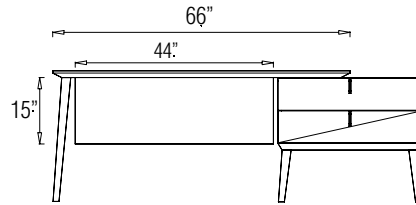

MODESTY PANEL OPTIONS

- Wood Modesty Panels are available in 15" and 22" height.
- To be used on Work Tables and on the Peninsula Table with and without the Riser Box.
- Recommended position for installation is 6" inset.

PENINSULA TABLE WITH HIGH BASE PEDESTAL**MODESTY SIZES:**

CBYCMPW44H15 - 44" x 15" x 0.75"

CBYCMPW50H15 - 50" x 15" x 0.75"

CBYCMPW56H15 - 56" x 15" x 0.75"

CBYCMPW62H15 - 62" x 15" x 0.75"

**PENINSULA TABLE WITH LOW BASE PEDESTAL****MODESTY SIZES:**