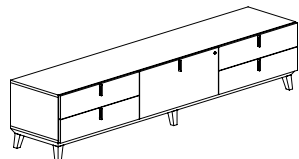

Credenza

CBYC13LB	20 x 96 x 20	92.5	258	25	$6941	$8678

Freestanding credenza, two box drawers on **left**, front locking lateral drawer **center**, and two box drawers on **right**. Low base.