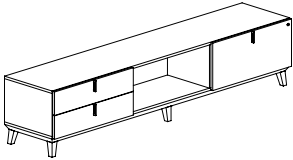

Credenza

CBYC20LB	20 x 96 x 20	100	239	25	$6488	$8112

Freestanding credenza, two box drawers on **left**, open **center**, and front locking lateral drawer on **right**. Low base.

Required Specifications

- Veneer finish
- Laminate finish