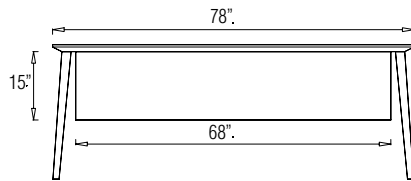

**FREESTANDING WORK TABLES
& COLLABORATION TABLES**

MODESTY SIZES:

- CBYCMWP56H15 - 56" x 15" x 0.75"
- CBYCMWP62H15 - 62" x 15" x 0.75"
- CBYCMWP68H15 - 68" x 15" x 0.75"
- CBYCMWP74H15 - 74" x 15" x 0.75"