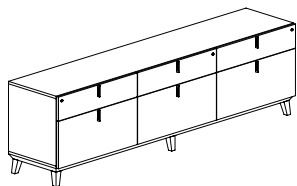

Credenza

Freestanding credenza, front locking lateral drawer with box drawer **left**, **center** and **right**. Low base.