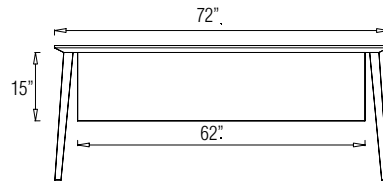

**FREESTANDING WORK TABLES
& COLLABORATION TABLES**

MODESTY SIZES:

- CBYCMWP56H15 - 56" x 15" x 0.75"
- CBYCMWP62H15 - 62" x 15" x 0.75"
- CBYCMWP68H15 - 68" x 15" x 0.75"
- CBYCMWP74H15 - 74" x 15" x 0.75"