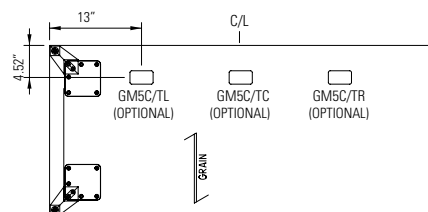

Executive Returns