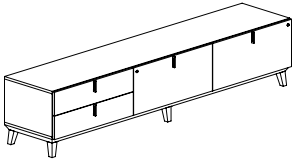

96"W FREESTANDING CREDENZAS - LOW BASE

Credenza

MODEL#	DIMENSIONS D x W x H	FREIGHT CLASS	WT/LBS.	CUBIC FT.	LAMINATE	VENEER
CBYC15LB	20 x 96 x 20	92.5	258	25	$6958	$8699

Freestanding credenza, two box drawers on **left**, front locking lateral drawer **center** and **right**. Low base.