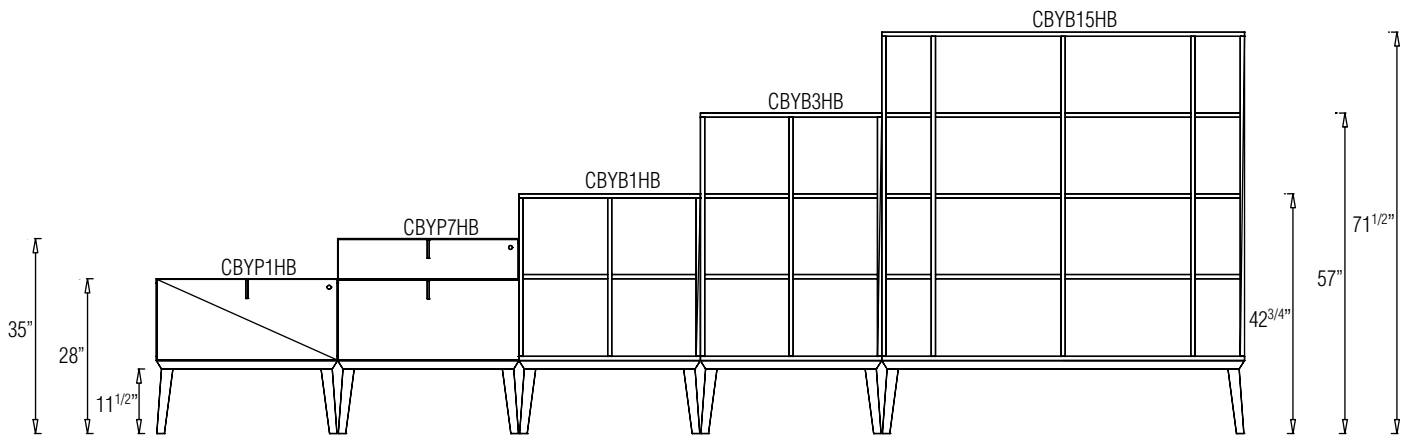

- On Peninsula Table, the Riser Box can be installed as below:

Riser Box opening is on the outside.

Riser Box opening is on the inside.

HEIGHT GRID - FLOOR UNITS, LOW BASE

HEIGHT GRID - FLOOR UNITS, HIGH BASE

HEIGHT GRID - STACK-ON UNITS

TABLES

D x W x H

- All tables are shipped Knock Down (KD). Please see assembly instructions included with product.
- Available modesty panels are 15" and 22" height
- Peninsula table has metal inserts installed for quick assembly to the pedestal or pedestal with riser box