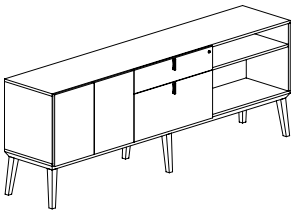

Credenza*

CBYC31HB	20 x 96 x 35	125	282	43	$6694	$8370

Freestanding credenza, two door storage with adjustable shelf on **left**, front locking lateral drawer with box drawer **center**, and open with fixed shelf on **right**. High base.