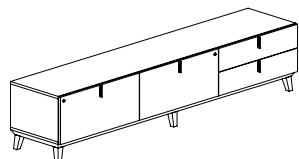

Credenza

CBYC14LB	20 x 96 x 20	92.5	258	25	$6958	$8699

Freestanding credenza, front locking lateral drawers **left** and **center**, and two box drawers on **right**. Low base.

Required Specifications

Veneer finish
Laminate finish

Optional Specifications

Lock*
Handles*