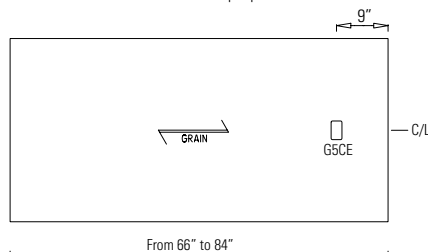

Custom Cut-out

- Optional custom sized cut-out available in standard locations - **CCUTL** (left), **CCUTC** (center) and **CCUTR** (right) for all CBYRTxxxx and CBYRTCxxxx tables. Submit appropriate form (beginning on page 402) with order. **Add $300** for each cut-out.

Peninsula Table
For 32" deep tops