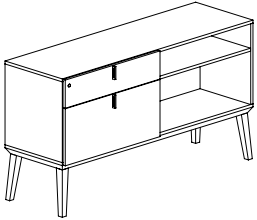

Credenza

CBYC8LHB	20 x 64 x 35	125	199	29	$5299	$6626

Freestanding credenza, front locking lateral with box drawer on **left**, open with fixed shelf on **right**. High base.