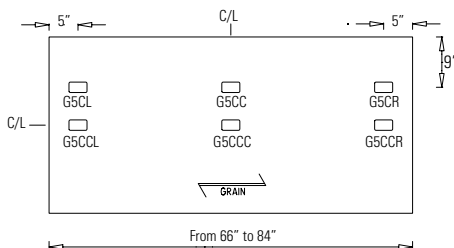

LAMINATE FINISHES - Top, Chassis, Doors and Fronts:

ACJ	Absolute Acajou	BLK	Black
ASN	Asian Night	CGY	Custom Grey
CMB	Clear Maple	DES	Dark Espresso
DWT	Designer White	FAS	Fashionista
FCL	First Class	NBL	Noce Biondo
NGL	Noce Grigio	NEL	Noce Leggero
NML	Noce Medio	SBY	Sheer Beauty
SOG	Storm Grey	WHE	Walnut Heights
WHC	White Chocolate	WCR	Winter Cherry

LAMINATE FINISHES - Back Panel*, Painted Legs and Base**:

BLK	Black	CGY	Custom Grey
DWT	Designer White	SOG	Storm Grey
MSM	Moss	STG	String
SEM	Sienna	SPM	Spice
SRM	Surf		

*Back panel only when unit is specified in veneer.

**Back panel, painted legs + base when unit is specified in laminate.

3. SPECIFY OPTIONS

Grommets

- Standard grommet on all components is GM5C. Grommet is included with products where shown in line drawings in price book.
- Optional grommets may be ordered along the centerline of Peninsula, Work and Collaboration tables. Order as GM5CTL, GM5CTC, GM5CTR. **Add $96.**
- Grommet hole dimensions are 3.4" x 1.85". GM5C metal chrome grommet is available exclusively on Corby. Order as G5CTL, G5CTC, G5CTR. **Add $96.**
- Components that come standard with grommet may be ordered without a grommet. Order as **RSG - Add $53.**

OPTIONAL GM5C GROMMET SPECIFICATION

Work and Collaboration Table
From 32" to 42" deep tops