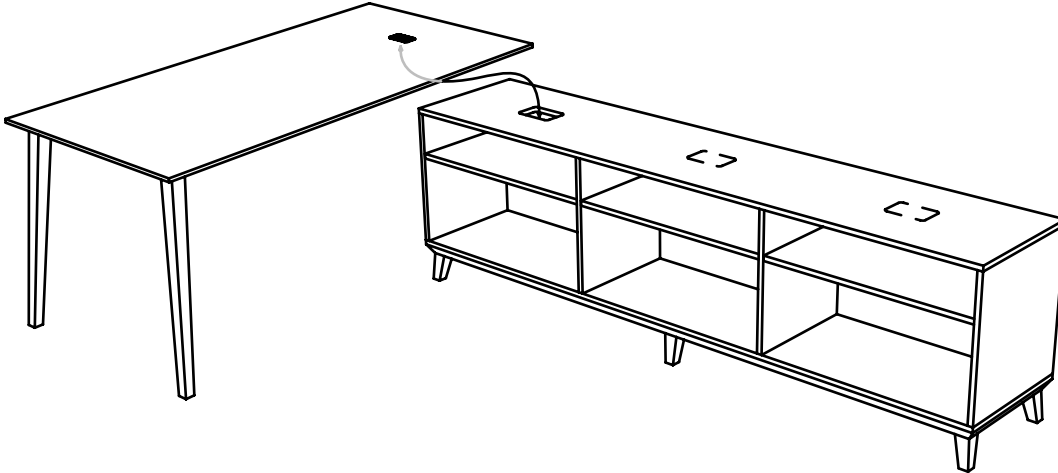

OPTIONAL PLRTM202/PM202USB
CUT-OUT SPECIFICATION

Work and Collaboration Table
From 32" to 42" deep tops

CREDENZA WIRE MANAGEMENT CUTOUT

- Option C275

Cut-out Specification

- Available on all 27.5"H credenzas, above open positions only (not available on door or drawer positions).
- Use in conjunction with CBYRxxxx Peninsula Tops that have G5CE grommet specified to provide a means of wire management from the surface, thru the credenza top and out the credenza back.
- When specified, the C275 includes a 5.90" w x 3.90" d cut-out in the credenza top and a standard GM5C grommet in the back, upper section of the open cavity.
- Order as **C275L**, **C275C**, **C275R**. Add **\$402** list.