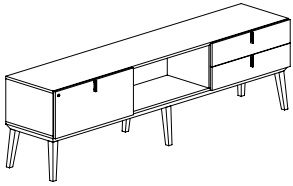

96"W FREESTANDING CREDENZAS - HIGH BASE

Credenza*

Credenza*

Credenza*

Credenza*

Credenza*

Credenza**

MODEL#	DIMENSIONS D x W x H	FREIGHT CLASS	WT/LBS.	CUBIC FT.	LAMINATE	VENEER
CBYC16HB	20 x 96 x 27.5	125	244	34	\$6781	\$8478
Freestanding credenza, open on left , two box drawers center , and front locking lateral drawer on right . High base.						
CBYC17HB	20 x 96 x 27.5	125	244	34	\$6781	\$8478
Freestanding credenza, front locking lateral drawer on left , two box drawers center , and open on right . High base.						
CBYC18HB	20 x 96 x 27.5	125	206	34	\$5855	\$7321
Freestanding credenza, open left , center and right . High base.						
CBYC19HB	20 x 96 x 27.5	125	244	34	\$6781	\$8478
Freestanding credenza, front locking lateral drawer on left , open center , and two box drawers on right . High base.						
CBYC20HB	20 x 96 x 27.5	125	244	34	\$6781	\$8478
Freestanding credenza, two box drawers on left , open center , and front locking lateral drawer on right . High base.						
CBYC21HB	20 x 96 x 27.5	125	230	34	\$6443	\$8054
Freestanding storage credenza, six doors. High base.						