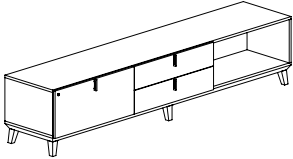

Credenza

CBYC17LB	20 x 96 x 20	100	239	25	$6488	$8112

Freestanding credenza, front locking lateral drawer on **left**, two box drawers **center**, and open on **right**. Low base.