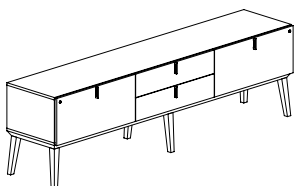

Credenza

CBYC12HB	20 x 96 x 27.5	125	263	34	$7250	$9064

Freestanding credenza, front locking lateral drawer on **left**, two box drawers **center**, and front locking lateral drawer on **right**. High base.