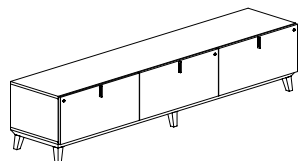

96"W FREESTANDING CREDENZAS - LOW BASE

Credenza

MODEL# DIMENSIONS FREIGHT CLASS WT/LBS. CUBIC FT. LAMINATE VENEER

CBYC11LB	20 x 96 x 20	92.5	259	25	$6973	$8717

Freestanding credenza, three front locking lateral drawers. Low base.