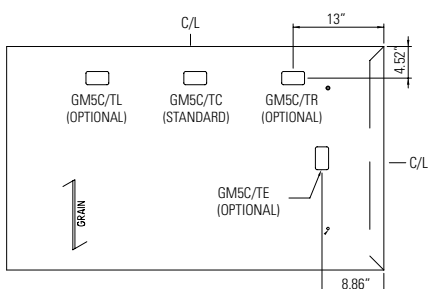

Peninsula Table
For 32" deep tops

Executive Bridges

POWER BLOCKS

OPTIONAL GM5C
CUT-OUT SPECIFICATION

Work and Collaboration Table
From 32" to 42" deep tops

Peninsula Table
For 32" deep tops

OPTIONAL PLCTM101
CUT-OUT SPECIFICATION