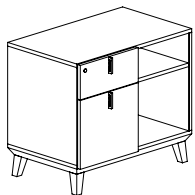

Pedestal

CBYP9LB	20 x 32 x 27.5	92.5	124	12	$3324	$4156

27.5"H freestanding pedestal with open fixed shelf on **right**, front locking box file drawer on **left**. Low base.