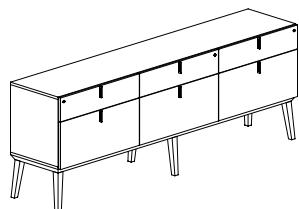

Required Specifications

Veneer finish
Laminate finish

Optional Specifications

Wire management (C275)*
Lock**
Handles**

96"W FREESTANDING CREDENZAS - HIGH BASE

Credenza**

Credenza

Credenza