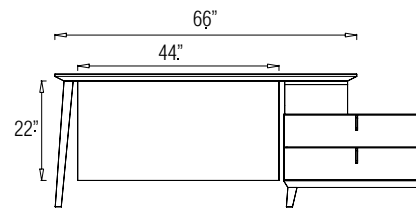

PENINSULA TABLE WITH LOW BASE PEDESTAL

MODESTY SIZES:

CBYCMPW44H22 - 44" x 22" x 0.75"

CBYCMPW50H22 - 50" x 22" x 0.75"

CBYCMPW56H22 - 56" x 22" x 0.75"

CBYCMPW62H22 - 62" x 22" x 0.75"