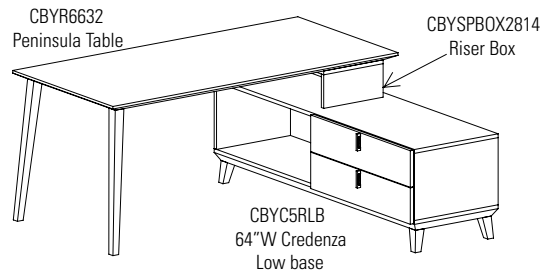

**FREESTANDING WORK TABLES
& COLLABORATION TABLES**

MODESTY SIZES:

- CBYCMWP56H15 - 56" x 15" x 0.75"
- CBYCMWP62H15 - 62" x 15" x 0.75"
- CBYCMWP68H15 - 68" x 15" x 0.75"
- CBYCMWP74H15 - 74" x 15" x 0.75"

RISER BOX

- Riser Box is to be used as a spacer between the peninsula table and 20"H pedestals and credenzas
- CBYSPBOX2814 to be used with 32"D peninsula tables and executive bridges
- CBYSPBOX2014 to be used with 24"D executive bridges