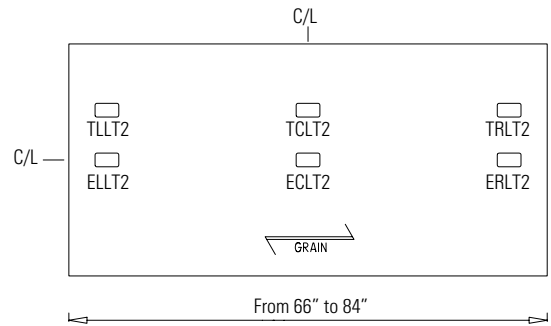

OPTIONAL PLCTM102
CUT-OUT SPECIFICATION