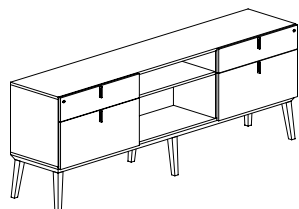

96"W FREESTANDING CREDENZAS - HIGH BASE

Credenza

MODEL#	DIMENSIONS	FREIGHT CLASS	WT/LBS.	CUBIC FT.	LAMINATE	VENEER

D x W x H

CBYC22HB	20 x 96 x 27.5	125	222	34	$6295	$7870

Freestanding storage credenza with two doors on **left**, open **center**, and two doors on **right**. High base.

CBYC23HB	20 x 96 x 27.5	125	261	34	$7220	$9026

Freestanding credenza with six box drawers. High base.

CBYC24HB	20 x 96 x 35	125	309	43	$7951	$9940

Freestanding credenza, front locking lateral drawer with box drawer **left**, **center** and **right**. High base.

CBYC25HB	20 x 96 x 35	125	289	43	$7250	$9064

Freestanding credenza, front locking lateral drawer with box drawer on **left**, open with fixed shelf **center**, and front locking lateral drawer with box drawer on **right**. High base.

CBYC26HB	20 x 96 x 35	125	301	43	$7395	$9246

Freestanding credenza, front locking lateral drawer with box drawer on **left**, two door storage with adjustable shelf **center**, and front locking lateral drawer with box drawer on **right**. High base.

CBYC27HB	20 x 96 x 35	125	286	43	$6882	$8604

Freestanding storage credenza, six doors with three adjustable shelves. High base.

Required Specifications

Veneer finish
Laminate finish

Optional Specifications

Lock*
Handles*
Wire management (C275)**