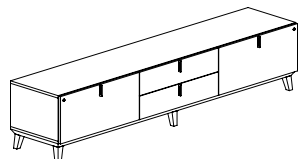

Credenza

CBYC12LB	20 x 96 x 20	92.5	258	25	$6958	$8699

Freestanding credenza, front locking lateral drawer on **left**, two box drawers **center**, and front locking lateral drawer on **right**. Low base.