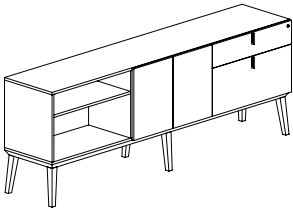

96"W FREESTANDING CRENZAS - HIGH BASE

Credenza*

MODEL#	DIMENSIONS D x W x H	FREIGHT CLASS	WT/LBS.	CUBIC FT.	LAMINATE	VENEER
CBYC28HB	20 x 96 x 35	125	282	43	$6694	$8370

Freestanding credenza, open with fixed shelf on **left**, two door storage with adjustable shelf **center**, and front locking lateral drawer with box drawer on **right**. High base.