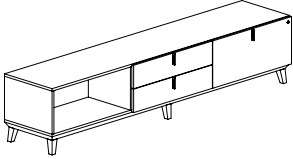

Credenza

CBYC16LB	20 x 96 x 20	100	239	25	$6488	$8112

Freestanding credenza, open on **left**, two box drawers **center**, and front locking lateral drawer on **right**. Low base.