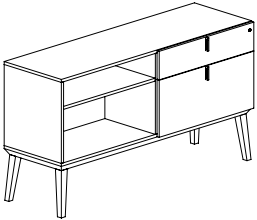

Credenza

CBYC8RHB	20 x 64 x 35	125	199	29	$5299	$6626

Freestanding credenza, front locking lateral with box drawer on **right**, open with fixed shelf on **left**. High base.