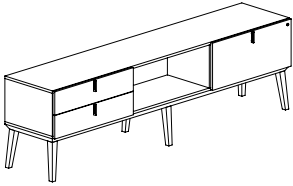

96"W FREESTANDING CREDENZAS - HIGH BASE

Credenza*

Credenza*

Credenza*

Credenza*

Credenza*

Credenza**

MODEL#	DIMENSIONS D x W x H	FREIGHT CLASS	WT/LBS.	CUBIC FT.	LAMINATE	VENEER
CBYC16HB	20 x 96 x 27.5	125	244	34	\$6781	\$8478
Freestanding credenza, open on left , two box drawers center , and front locking lateral drawer on right . High base.						
CBYC17HB	20 x 96 x 27.5	125	244	34	\$6781	\$8478
Freestanding credenza, front locking lateral drawer on left , two box drawers center , and open on right . High base.						
CBYC18HB	20 x 96 x 27.5	125	206	34	\$5855	\$7321
Freestanding credenza, open left , center and right . High base.						
CBYC19HB	20 x 96 x 27.5	125	244	34	\$6781	\$8478
Freestanding credenza, front locking lateral drawer on left , open center , and two box drawers on right . High base.						
CBYC20HB	20 x 96 x 27.5	125	244	34	\$6781	\$8478
Freestanding credenza, two box drawers on left , open center , and front locking lateral drawer on right . High base.						
CBYC21HB	20 x 96 x 27.5	125	230	34	\$6443	\$8054
Freestanding storage credenza, six doors. High base.						