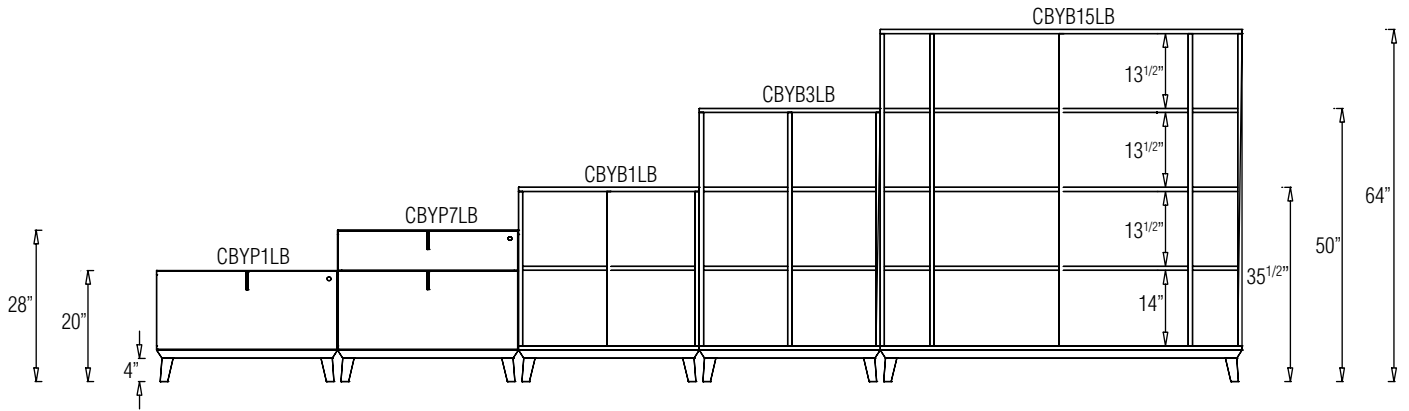

HEIGHT GRID - FLOOR UNITS, LOW BASE