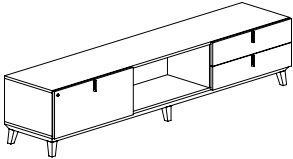

Credenza

CBYC19LB	20 x 96 x 20	100	239	25	$6488	$8112

Freestanding credenza, front locking lateral drawer on **left**, open **center**, and two box drawers on **right**. Low base.