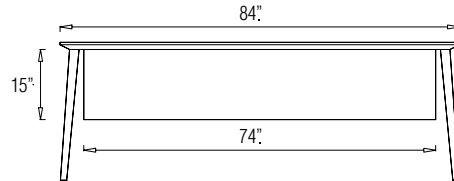

**FREESTANDING WORK TABLES
& COLLABORATION TABLES**

MODESTY SIZES:

- CBYCMWP56H15 - 56" x 15" x 0.75"
- CBYCMWP62H15 - 62" x 15" x 0.75"
- CBYCMWP68H15 - 68" x 15" x 0.75"
- CBYCMWP74H15 - 74" x 15" x 0.75"