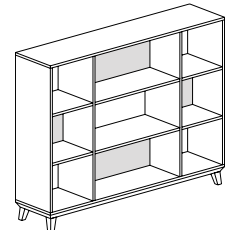

Freestanding Bookcase

MODEL#	DIMENSIONS	FREIGHT CLASS	WT/LBS.	CUBIC FT.	LAMINATE	VENEER

CBYB28LB	15 x 64 x 35	125	162	21	$5765	$7209

Shaded areas indicate closed cavities.

Freestanding two-high bookcase for use in open plan areas as space division. Low base. LP laminate back.

- Two 24" fixed shelves in center. Top cavity is open as a pass-through, bottom cavity is closed.
- 8" fixed shelves on either side. Top cavity is closed, bottom is open as a pass-through.

CBYB29LB	15 x 64 x 35	125	162	21	$5765	$7209

Shaded areas indicate closed cavities.

Freestanding two-high bookcase for use in open plan areas as space division. Low base. LP laminate back.

- Two 24" fixed shelves in center. Top cavity is closed, bottom cavity is open as a pass-through.
- 8" fixed shelves on either side. Top cavity is open as a pass-through, bottom is closed.

CBYB26LB	15 x 64 x 49	125	217	30	$6644	$8307

Shaded areas indicate closed cavities.

Freestanding three-high bookcase for use in open plan areas as space division. Low base. LP laminate back.

- Three 24" fixed shelves in center. Top and bottom cavities are closed, middle is open as a pass-through.
- Three 8" fixed shelves on either side. Top and bottom cavities are open as a pass-through, middle is closed.

Required Specifications

Veneer finish
Laminate finish

Optional Specifications

Lock*
Handles*
Veneer back panel