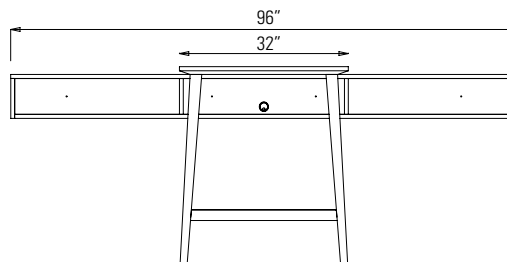

96" Wide, Wall Mount Media Storage

COLLABORATION MEDIA TABLES

MODEL#

DIMENSIONS

FREIGHT CLASS

WT./LBS.

CUBIC FT.

LAMINATE

VENEER

CBYRC8432	32 x 84 x 36	250	140	57	$4122	$5154
CBYRC7832	32 x 78 x 36	250	124	52	$3969	$4963
CBYRC7232	32 x 72 x 36	250	117	49	$3831	$4791
CBYRC6632	32 x 66 x 36	250	110	45	$3690	$4614

Table with two legs. To be used with Wall Mount Media Storage (CBYFOxxD12H8-GM).

CBYFO96D12H8-GM	12 x 96 x 8	125	78	10	$2227	$2785
CBYFO64D12H8-GM	12 x 64 x 8	125	50	8	$1485	$1858
CBYFO32D12H8-GM	12 x 32 x 8	100	35	4	$1358	$1699

To be used with Collaboration Media Table (CBYxx32). GM grommet on the back panel is included. For wire pass through, scoop cutouts on both top and bottom are included. Pre-drilled insert holes on top panel.

Required Specifications

Veneer finish