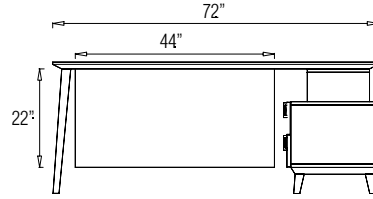

CBYCMPW44H15 - 44" x 15" x 0.75"

CBYCMPW50H15 - 50" x 15" x 0.75"

CBYCMPW56H15 - 56" x 15" x 0.75"

**MODESTY PANEL OPTIONS
PENINSULA TABLE WITH
LOW BASE CREDENZA**

MODESTY SIZES:

- CBYCMWP38H22 - 38" x 22" x 0.75"
- CBYCMWP44H22 - 44" x 22" x 0.75"
- CBYCMWP50H22 - 50" x 22" x 0.75"
- CBYCMWP56H22 - 56" x 22" x 0.75"