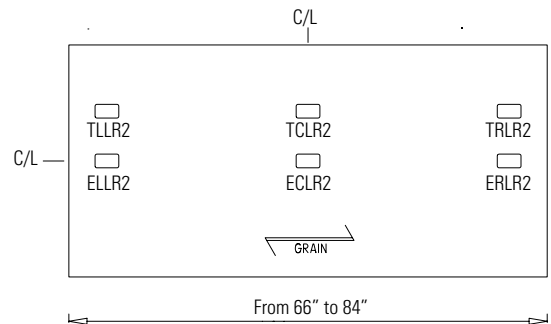

OPTIONAL PLRTM202/PM202USB
CUT-OUT SPECIFICATION