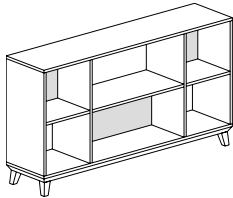

ROOM DIVIDING BOOKCASES - LOW BASE

Freestanding Bookcase