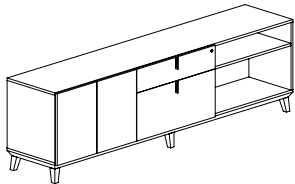

Credenza*

CBYC31LB	20 x 96 x 27.5	100	277	34	$6401	$8003

Freestanding credenza, two door storage with adjustable shelf on **left**, front locking lateral drawer with box drawer **center**, and open with fixed shelf on **right**. Low base.

Required Specifications

Veneer finish
Laminate finish

Optional Specifications

Lock
Handles
Wire management (C275)*