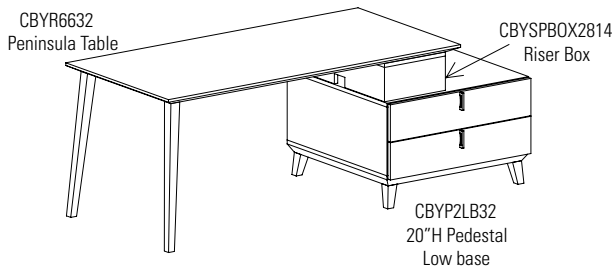

**FREESTANDING WORK TABLES
& COLLABORATION TABLES**

MODESTY SIZES:

- CBYCMWP56H15 - 56" x 15" x 0.75"
- CBYCMWP62H15 - 62" x 15" x 0.75"
- CBYCMWP68H15 - 68" x 15" x 0.75"
- CBYCMWP74H15 - 74" x 15" x 0.75"

RISER BOX

- Riser Box is to be used as a spacer between the peninsula table and 20"H pedestals and credenzas
- CBYSPBOX2814 to be used with 32"D peninsula tables and executive bridges
- CBYSPBOX2014 to be used with 24"D executive bridges