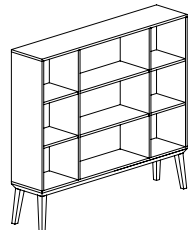

Freestanding Bookcase

MODEL#	DIMENSIONS	FREIGHT CLASS	WT/LBS.	CUBIC FT.	LAMINATE	VENEER

D x W x H

CBYB10HB	14.5 x 64 x 42.75	125	167	26	$4321	$5403

Freestanding two-high bookcase, 32" open fixed shelf center, and 16" open fixed shelves on either side. High base. LP Laminate back.

CBYB11HB	14.5 x 64 x 57	125	222	34	$4583	$5730

Freestanding three-high bookcase, two 24" open fixed shelves center, and 8" open fixed shelves on either side. High base. LP Laminate back.

CBYB12HB	14.5 x 64 x 57	125	242	34	$7043	$8806

Freestanding three-high bookcase, four door storage lower center with adjustable shelves, 48" open fixed shelf upper, and 8" open fixed shelves on either side. High base. LP Laminate back.

CBYB13HB	14.5 x 64 x 57	125	228	34	$6340	$7927

Freestanding three-high bookcase, two door storage lower center with adjustable shelves, 32" open fixed shelf upper, and 8" open fixed shelves on either side. High base. LP Laminate back.

CBYB14HB	14.5 x 64 x 57	125	212	34	$5710	$7139

Freestanding three-high bookcase, 32" open fixed shelves center, and 16" open fixed shelves on either side. High base. LP Laminate back.

Required Specifications

Veneer finish
Laminate finish

Optional Specifications

Lock*
Handles*
Veneer back panel