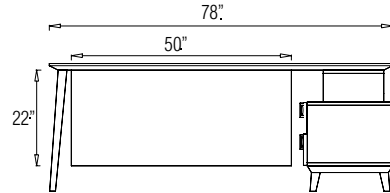

CBYCMPW44H15 - 44" x 15" x 0.75"

CBYCMPW50H15 - 50" x 15" x 0.75"

CBYCMPW56H15 - 56" x 15" x 0.75"

**MODESTY PANEL OPTIONS
PENINSULA TABLE WITH
LOW BASE CREDENZA**

MODESTY SIZES:

- CBYCMWP38H22 - 38" x 22" x 0.75"
- CBYCMWP44H22 - 44" x 22" x 0.75"
- CBYCMWP50H22 - 50" x 22" x 0.75"
- CBYCMWP56H22 - 56" x 22" x 0.75"