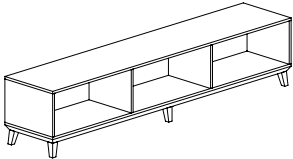

Credenza

CBYC18LB	20 x 96 x 20	100	201	25	$5564	$6956

Freestanding credenza, open **left**, **center** and **right**. Low base.