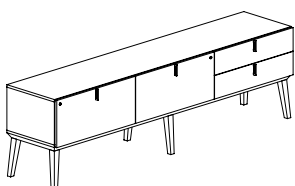

Credenza

CBYC14HB	20 x 96 x 27.5	125	263	34	$7250	$9064

Freestanding credenza, front locking lateral drawer on **left** and **center**, two box drawers on **right**. High base.