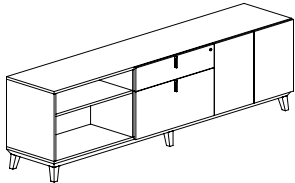

Credenza*

CBYC30LB	20 x 96 x 27.5	100	277	34	$6401	$8003

Freestanding credenza, open with fixed shelf on **left**, front locking lateral drawer with box drawer **center**, and two door storage with adjustable shelf on **right**. Low base.