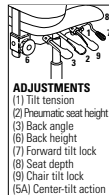

Granada TS

Ergonomic Features:
A, B, C, D, E, F, G, H, M, N, Q, S

MODEL#	1	2	3	4	5	6	7	8	9	10	11	12
TS3123	1717	1784	1837	1913	2021	2058	2153	2334	2423	2590	2819	3101

OVERALL DIMENSIONS			SEAT DIMENSIONS			BACK DIMENSIONS	
W	D	H	W	D	H	W	H
26	24.5	39.75	20.5	17-19.5	16.5-20.5	19	19-22