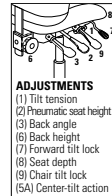

FEATURES

ADJUSTMENTS

Ergonomic Features:
A, B, C, M, N, S

MODEL#

STANDARD TEXTILE GRADES

	1	2	3	4	5	6	7	8	9	10	11	12
2512-3	-	1820	1890	1987	2129	2181	2303	2532	2649	2861	3158	3521

OVERALL DIMENSIONS

SEAT DIMENSIONS

BACK DIMENSIONS

W	D	H	W	D	H	W	H
27.5	25	39.5	22.5	19-21.5	18-22	20	19.5-22