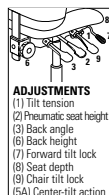

Granada TS

Ergonomic Features:
A, B, C, D, E, F, G, H, M, N, Q, S

MODEL#	1	2	3	4	5	6	7	8	9	10	11	12
TS3212	1228	1289	1332	1396	1491	1522	1604	1759	1834	1979	2173	2416

OVERALL DIMENSIONS			SEAT DIMENSIONS			BACK DIMENSIONS	
W	D	H	W	D	H	W	H
26	24	40.	20.5	17-19.5	17.5-21.5	19	21.5-25.5