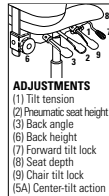

Granada TS

Ergonomic Features:
A, B, C, D, E, F, G, H, M, N, Q, S

MODEL#	1	2	3	4	5	6	7	8	9	10	11	12
TS3121	1572	1633	1677	1741	1836	1868	1949	2105	2178	2324	2520	2764

OVERALL DIMENSIONS			SEAT DIMENSIONS			BACK DIMENSIONS	
W	D	H	W	D	H	W	H
26	24.5	37.75	20.5	17-19.5	16.5-20.5	19	19-22