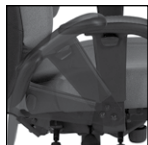

Arm Feature

Arms are designed to flip up and accommodate people wearing equipment belts.