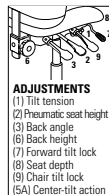

Granada TS

Ergonomic Features:
A, B, C, D, E, F, G, H, M, N, Q, S

MODEL#	1	2	3	4	5	6	7	8	9	10	11	12
TS3212	1228	1289	1332	1396	1491	1522	1604	1759	1834	1979	2173	2416

OVERALL DIMENSIONS			SEAT DIMENSIONS			BACK DIMENSIONS	
W	D	H	W	D	H	W	H
26	24	40.	20.5	17-19.5	17.5-21.5	19	21.5-25.5