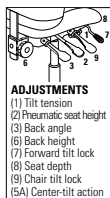

FEATURES

Ergonomic Features:
A, B, C, M, N, S

MODEL#

STANDARD TEXTILE GRADES

	1	2	3	4	5	6	7	8	9	10	11	12
2512-3	-	1820	1890	1987	2129	2181	2303	2532	2649	2861	3158	3521

OVERALL DIMENSIONS			SEAT DIMENSIONS			BACK DIMENSIONS	
W	D	H	W	D	H	W	H
27.5	25	39.5	22.5	19-21.5	18-22	20	19.5-22