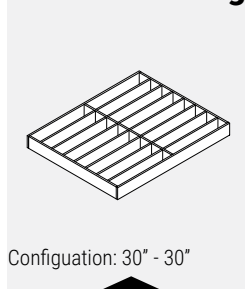

**EVPRGLA • Pergola - 60" wide**

Configuration: 30" - 30"

**NEW!**

- PET felt pergola to be installed on top of Evolve panels.
- Pergola kit includes felt pieces, aluminum channel and all necessary hardware.
- PET felt slats run from side to side.
- PET felt pieces available in standard PET felt colours.
- Top trim with channel and beam above opening to be ordered separately.
- Shipped KD.
- For a different felt color for the outer PET frame, choose the code with a D at the end.

PRODUCT CODE	PRICE	SIZE/INCHES			WEIGHT LBS	VOL FT <sup>3</sup>
		H	W	D		
EVPRGLA4860	1918	5.5	60	48	18.25	9.2
EVPRGLA6060	2274	5.5	60	60	19.02	11.5
EVPRGLA7260	2630	5.5	60	72	22.04	13.8
EVPRGLA8460	2984	5.5	60	84	25.06	16.0
EVPRGLA9060	3163	5.5	60	90	26.57	17.2
EVPRGLA9660	3367	5.5	60	96	28.29	18.3
EVPRGLA4860D	1918	5.5	60	48	18.25	9.2
EVPRGLA6060D	2274	5.5	60	60	19.02	11.5
EVPRGLA7260D	2630	5.5	60	72	22.04	13.8
EVPRGLA8460D	2984	5.5	60	84	25.06	16.0
EVPRGLA9060D	3163	5.5	60	90	26.57	17.2
EVPRGLA9660D	3367	5.5	60	96	28.29	18.3

**EVPRGLA • Pergola - 72" wide**

Configuration: 24" - 24" - 24"

**NEW!**

- PET felt pergola to be installed on top of Evolve panels.
- Pergola kit includes felt pieces, aluminum channel and all necessary hardware.
- PET felt slats run from side to side.
- PET felt pieces available in standard PET felt colours.
- Top trim with channel and beam above opening to be ordered separately.
- Shipped KD.
- For a different felt color for the outer PET frame, choose the code with a D at the end.