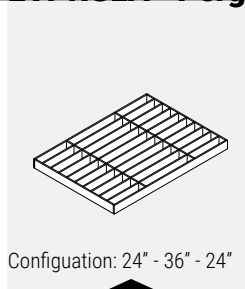

EVPRGLA • Pergola - 84" wide

Configuration: 24" - 36" - 24"

NEW!

- PET felt pergola to be installed on top of Evolve panels.
- Pergola kit includes felt pieces, aluminum channel and all necessary hardware.
- PET felt slats run from side to side.
- PET felt pieces available in standard PET felt colours.
- Top trim with channel and beam above opening to be ordered separately.
- Shipped KD.
- For a different felt color for the outer PET frame, choose the code with a D at the end.

PRODUCT CODE	PRICE	SIZE/INCHES			WEIGHT LBS	VOL FT³
		H	W	D		
EVPRGLA4884	2580	5.5	84	48	22.15	12.8
EVPRGLA6084	3055	5.5	84	60	26.35	16.0
EVPRGLA7284	3530	5.5	84	72	30.54	19.3
EVPRGLA8484	4004	5.5	84	84	34.74	22.5
EVPRGLA9084	4241	5.5	84	90	36.83	24.1
EVPRGLA9684	4505	5.5	84	96	39.14	25.7
EVPRGLA4884D	2580	5.5	84	48	22.15	12.8
EVPRGLA6084D	3055	5.5	84	60	26.35	16.0
EVPRGLA7284D	3530	5.5	84	72	30.54	19.3
EVPRGLA8484D	4004	5.5	84	84	34.74	22.5
EVPRGLA9084D	4241	5.5	84	90	36.83	24.1
EVPRGLA9684D	4505	5.5	84	96	39.14	25.7