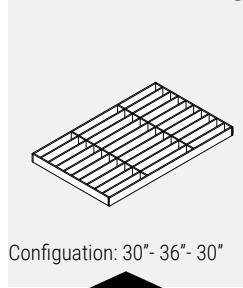

EVPRGLA • Pergola - 96" wide

Configuration: 30" - 36" - 30"

NEW!

- PET felt pergola to be installed on top of Evolve panels.
- Pergola kit includes felt pieces, aluminum channel and all necessary hardware.
- PET felt slats run from side to side.
- PET felt pieces available in standard PET felt colours.
- Top trim with channel and beam above opening to be ordered separately.
- Shipped KD.
- For a different felt color for the outer PET frame, choose the code with a D at the end.

PRODUCT CODE	PRICE	SIZE/INCHES			WEIGHT VOL	
		H	W	D	LBS	FT³
EVPRGLA4896	2877	5.5	96	48	24.47	14.7
EVPRGLA6096	3398	5.5	96	60	29.02	18.3
EVPRGLA7296	3918	5.5	96	72	33.56	22.0
EVPRGLA8496	4437	5.5	96	84	38.11	25.7
EVPRGLA9096	4698	5.5	96	90	40.38	27.5
EVPRGLA9696	4983	5.5	96	96	42.86	29.3
EVPRGLA4896D	2877	5.5	96	48	24.47	14.7
EVPRGLA6096D	3398	5.5	96	60	29.02	18.3
EVPRGLA7296D	3918	5.5	96	72	33.56	22.0
EVPRGLA8496D	4437	5.5	96	84	38.11	25.7
EVPRGLA9096D	4698	5.5	96	90	40.38	27.5
EVPRGLA9696D	4983	5.5	96	96	42.86	29.3