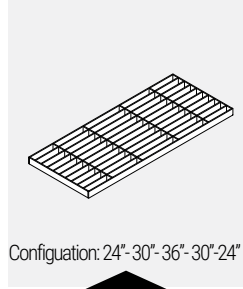

EVPRGLA • Pergola - 144" wide

Configuration: 24" - 30" - 36" - 30" - 24"

NEW!

- PET felt pergola to be installed on top of Evolve panels.
- Pergola kit includes felt pieces, aluminum channel and all necessary hardware.
- PET felt slats run from side to side.
- PET felt pieces available in standard PET felt colours.
- Top trim with channel and beam above opening to be ordered separately.
- Shipped KD.
- For a different felt color for the outer PET frame, choose the code with a D at the end.

PRODUCT CODE	PRICE	SIZE/INCHES			WEIGHT VOL	
		H	W	D	LBS	FT³
EVPRGLA120144	7432	6	144	120	73.86	55.0
EVPRGLA120144D	7432	6	144	120	73.86	55.0