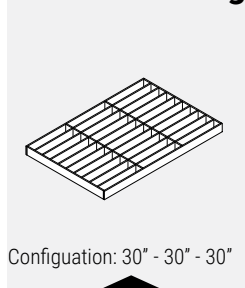

EVPRGLA • Pergola - 90" wide

Configuration: 30" - 30" - 30"

NEW!

- PET felt pergola to be installed on top of Evolve panels.
- Pergola kit includes felt pieces, aluminum channel and all necessary hardware.
- PET felt slats run from side to side.
- PET felt pieces available in standard PET felt colours.
- Top trim with channel and beam above opening to be ordered separately.
- Shipped KD.
- For a different felt color for the outer PET frame, choose the code with a D at the end.

PRODUCT CODE	PRICE	SIZE/INCHES			WEIGHT LBS	VOL FT³
		H	W	D		
EVPRGLA4890	2679	5.5	90	48	23.27	13.8
EVPRGLA6090	3176	5.5	90	60	27.65	17.2
EVPRGLA7290	3674	5.5	90	72	30.04	20.6
EVPRGLA8490	4171	5.5	90	84	36.42	24.1
EVPRGLA9090	4420	5.5	90	90	38.62	25.8
EVPRGLA9690	4696	5.5	90	96	41.01	27.5
EVPRGLA4890D	2679	5.5	90	48	23.27	13.8
EVPRGLA6090D	3176	5.5	90	60	27.65	17.2
EVPRGLA7290D	3674	5.5	90	72	30.04	20.6
EVPRGLA8490D	4171	5.5	90	84	36.42	24.1
EVPRGLA9090D	4420	5.5	90	90	38.62	25.8
EVPRGLA9690D	4696	5.5	90	96	41.01	27.5