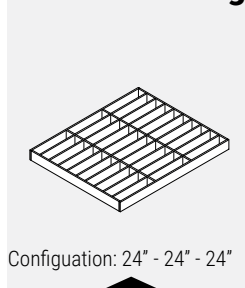

**EVPRGLA • Pergola - 60" wide**

Configuration: 30" - 30"

**NEW!**

- PET felt pergola to be installed on top of Evolve panels.
- Pergola kit includes felt pieces, aluminum channel and all necessary hardware.
- PET felt slats run from side to side.
- PET felt pieces available in standard PET felt colours.
- Top trim with channel and beam above opening to be ordered separately.
- Shipped KD.
- For a different felt color for the outer PET frame, choose the code with a D at the end.

PRODUCT CODE	PRICE	SIZE/INCHES			WEIGHT LBS	VOL FT <sup>3</sup>
		H	W	D		
EVPRGLA4860	1918	5.5	60	48	18.25	9.2
EVPRGLA6060	2274	5.5	60	60	19.02	11.5
EVPRGLA7260	2630	5.5	60	72	22.04	13.8
EVPRGLA8460	2984	5.5	60	84	25.06	16.0
EVPRGLA9060	3163	5.5	60	90	26.57	17.2
EVPRGLA9660	3367	5.5	60	96	28.29	18.3
EVPRGLA4860D	1918	5.5	60	48	18.25	9.2
EVPRGLA6060D	2274	5.5	60	60	19.02	11.5
EVPRGLA7260D	2630	5.5	60	72	22.04	13.8
EVPRGLA8460D	2984	5.5	60	84	25.06	16.0
EVPRGLA9060D	3163	5.5	60	90	26.57	17.2
EVPRGLA9660D	3367	5.5	60	96	28.29	18.3

**EVPRGLA • Pergola - 72" wide**

Configuration: 24" - 24" - 24"

**NEW!**

- PET felt pergola to be installed on top of Evolve panels.
- Pergola kit includes felt pieces, aluminum channel and all necessary hardware.
- PET felt slats run from side to side.
- PET felt pieces available in standard PET felt colours.
- Top trim with channel and beam above opening to be ordered separately.
- Shipped KD.
- For a different felt color for the outer PET frame, choose the code with a D at the end.