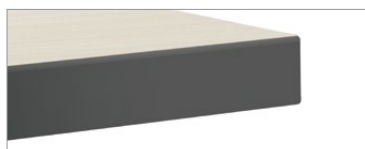

Tables shown in Sheer Beauty.

It's in the details

Top features and options

1" thick thermally fused laminate (shown in Noce Grigio)

1 1/8" and 1 1/2" thick high pressure laminate options (shown in Fashionista)

2mm edgeband in contrasting or matching finish (shown in White Chocolate top with Storm Grey edgeband)

A wide range of laminate finishes available (shown in Sheer Beauty with 2" radius corner)

2" radius corners available on square, rectangle and wedge shaped tops (shown in Sheer Beauty)