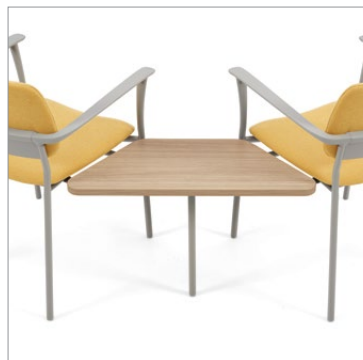

120° corner linking table