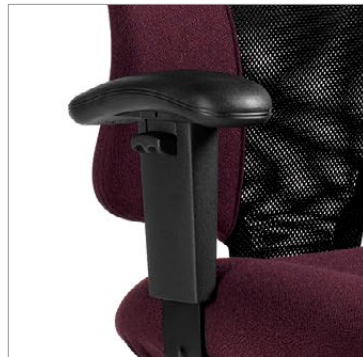

t/ye

Ergonomic comfort

Tye™ features premium synthetic materials and a breathable air flow mesh back, delivering long-lasting ergonomic comfort and support.

This series effortlessly adapts to your needs with height adjustable self-skinned urethane armrests and customizable seat height and depth adjustment. In addition to the armchair, all task chairs boast a five-prong, injection molded spider base with carpet casters to ensure smooth mobility.

A wide range of additional arm and caster options are available to further personalize your Tye series chair.

Additional information can be found on the Global [website](#).

It's in the details

Mechanisms

Task

Tilter

Multi-tilter

Features

Breathable mesh back

Height adjustable "T" arms

Please visit globalfurnituregroup.com for additional product information including industry and environmental certifications.