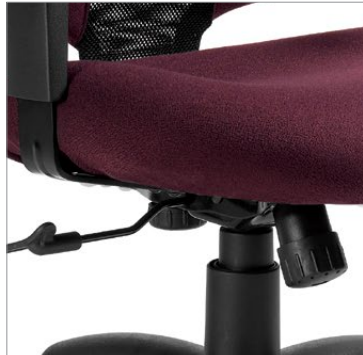

t/ye

Ergonomic comfort

Tye™ features premium synthetic materials and a breathable air flow mesh back, delivering long-lasting ergonomic comfort and support.

This series effortlessly adapts to your needs with height adjustable self-skinned urethane armrests and customizable seat height and depth adjustment. In addition to the armchair, all task chairs boast a five-prong, injection molded spider base with carpet casters to ensure smooth mobility.

A wide range of additional arm and caster options are available to further personalize your Tye series chair.

Additional information can be found on the Global [website](#).

It's in the details

Mechanisms

Task

Tilter

Multi-tilter

Features

Breathable mesh back

Height adjustable "T" arms

Please visit globalfurnituregroup.com for additional product information including industry and environmental certifications.