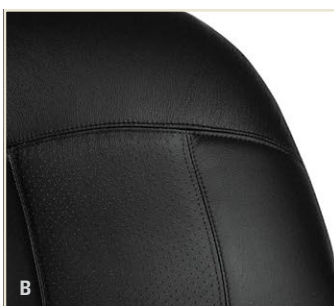

B

Luxurious and functional, Tamiri is a complete line of seating to include executive, managerial and multi-task designs.

A. (3N) height adjustable curved arms are standard on multi-tilter and task models.

B. A combination of solid leather and perforated leather (Black) is both elegant and modern.

Please visit globalfurnituregroup.com for additional product information including industry and environmental certifications.

Cover: 4520-3 High Back Multi-Tilter in PD04 Horse, CTL Prescott Leather.

U.S.A.

Global Furniture Group
17 West Stow Road P.O. Box 562
Marlton New Jersey U.S.A. 08053
Tel (856) 596-3390 (800) 220-1900

Canada

Global Furniture Group
1350 Flint Rd., Toronto Ontario Canada M3J 2J7
Sales & Marketing: Tel (1-877) 446-2251

International

Global Furniture Group
560 Supertest Road Downsview
Ontario Canada M3J 2M6
Tel (416) 661-3660 (800) 668-5870