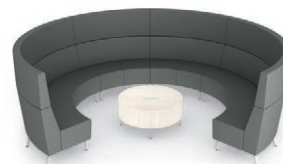

river

global

A quiet harbor

Bring people together in a place where ideas, insight and inspiration can be shared. River™ supports an endless array of curvilinear and rectilinear configurations with seating in three back heights and benching. Seating and tables can be specified with power and USB charging for mobile devices.

Location on side of seating and fully upholstered arm

Location on side of Personal Harbor

Location on side of benches

Overall height - standard back	32"/813 mm
Overall height - high back	41.5"/1054 mm
Overall height - ext. high back	47"/1194 mm
Seat height	18"/457 mm
Seat depth	19"/483 mm
Arm height from seat	6.5"/165 mm
Arm height from floor	24.5"/622 mm

*Dimensions will vary depending on model.
Arm dimensions not applicable to Personal Harbor.*

Tables

Round coffee

Square coffee

Wide wedge end

Narrow wedge end

Rectangular end

Half round

Round laptop

Square laptop

Configure and reconfigure

RVR101
4 [7710NA] 1 [7737W4]

RVR102
8 [7714NA]

RVR103
6 [7712NA] 1 [7734W2]

RVR104
2 [7712NA] 2 [7712NAW3] 2 [7726] 1 [7734]

RVR105
4 [7711NA] 2 [7712NAW3] 1 [7738] 2 [7743]