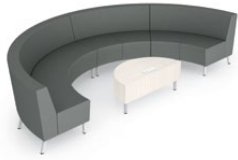

Configure and reconfigure

RVR101
4 [7710NA] 1 [7737W4]