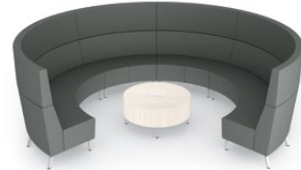

river

A quiet harbor

Bring people together in a place where ideas, insight and inspiration can be shared. River™ supports an endless array of curvilinear and rectilinear configurations with three back heights and benches. Seating and tables can be specified with power and USB outlets for mobile devices.

Power available on side of rectangular, square and half round tables

Shown above on seating

Shown above on Personal Harbor

Shown above on benching

Overall standard back height	32"/813 mm
Overall high back height	41.5"/1054 mm
Overall extended high back height	47"/1194 mm
Seat height	18"/457 mm
Seat depth	19"/483 mm
Arm height from seat	6.5"/165 mm
Arm height from floor	24.5"/622 mm

Dimensions will vary depending on model. Arm dimensions not applicable to Personal Harbor.

Tables

Round Coffee

Square Coffee

Wide Wedge End

Narrow Wedge End

Rectangular End

Half Round

Round Laptop

Square Laptop

Configure and reconfigure

RVR101
4 [7710NA] 1 [7737W4]

RVR102
8 [7714NA]

RVR103
6 [7712NA] 1 [7734W2]

RVR104
2 [7712NA] 2 [7712NAW3] 2 [7726] 1 [7734]

RVR105
3 [7711NA] 3 [7712NA] 1 [7738] 2 [7743]