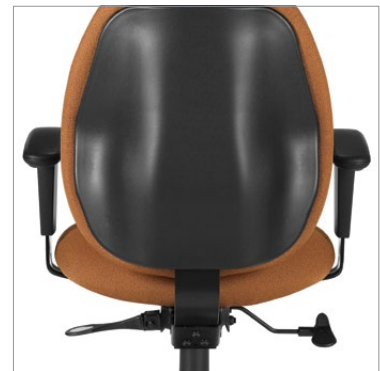

graham

It's in the details

Graham™ features a curved back with an impact resistant outer shell. Ratchet style back height adjustment and back angle control promote proper posture and lumbar support. Adjustable seat and arm heights cater to individuals of varying sizes, ensuring comfort for all.

Additional information can be found on the Global [website](#).

Features

Impact resistant outer back shell

Height adjustable "T" arms

Ratchet back height adjustment

Please visit globalfurnituregroup.com for additional product information including industry and environmental certifications.