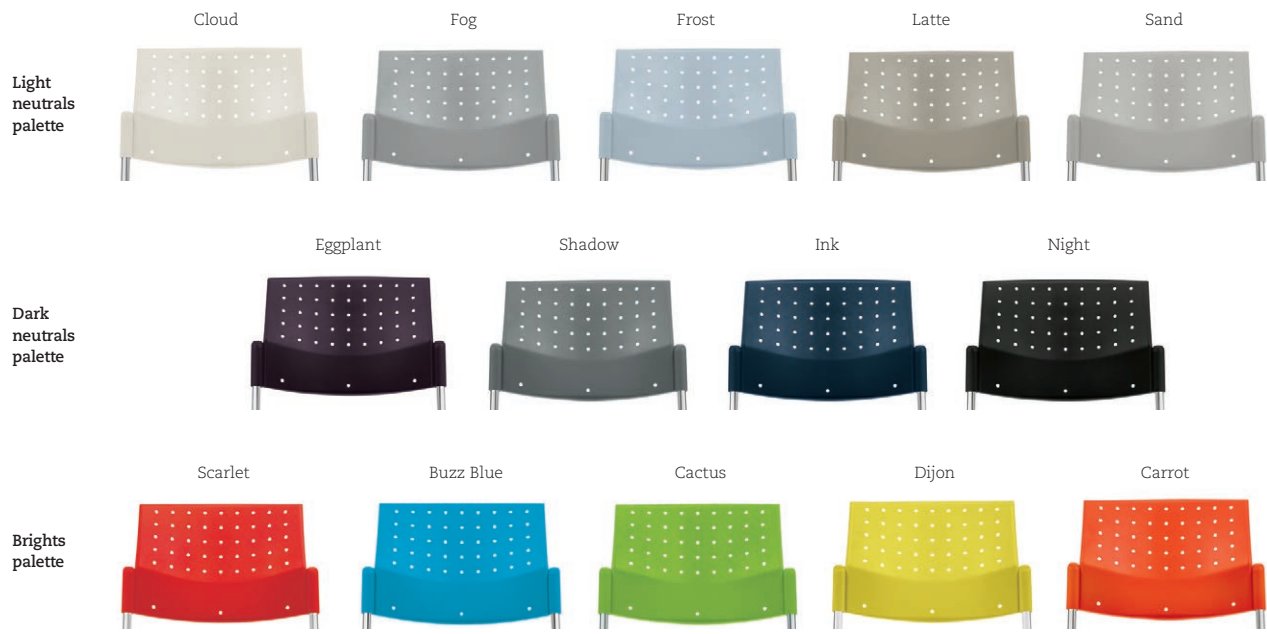

Popcorn Beam series

Duet Beam series

Beam Seating is available with Vion, Popcorn, Duet, Sidero and Sonic. Choose from one-piece polypropylene, mesh back and fully upholstered models. For a refined look, a shared Polished Aluminum arm option can be placed between seats or at the end of a run. Beam Seating is offered with power options, side tables and other accessories.

Top: Popcorn seating shown in Cloud with upholstered seats in Momentum Millenium, Pool and universal Polished Aluminum arms.
Bottom: Duet seating with arms shown in Latte with upholstered seats and backs in Momentum Tradition, Latte; armless seating shown in Latte. Radiused corner table top shown in Black laminate with corner connector beam.

Top: Sidero seating shown in Momentum Turin, Barolo with corner connector beams.
Bottom: Sonic seating shown in Frost with corner connector beams. Upholstered seats and backs shown in Momentum Millenium, Voyage.
Coffee table, square table top, radiused corner table tops shown in Black laminate.

It's in the details

Shell colors (Duet, Popcorn, Sonic)

Options

Universal Polished Aluminum arm

Undermounted power and USB monument

Bolt down kit affixes Beam unit to the floor

Tables

Radiused corner table top