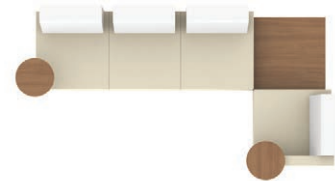

Corner table

Three seat bench

Ballara is an all-inclusive solution that seamlessly integrates worksurfaces and power capabilities, making it ideal for community spaces. The series is available in a curated range of painted and plated frame finishes. Table tops, table shelves and tablets can be specified with a solid or woodgrain laminate surface.

A modular solution

Layout A

1 [9751L] 1 [9751R] 1 [9755]

Layout B

1 [9751L] 1 [9751R] 1 [9755]

Layout C

1 [9751NA] 1 [9751L] 1 [9751R] 2 [9755]

Layout D

1 [9751NA] 1 [9751L] 1 [9751R] 2 [9755]
1 [9757L] 1 [9758R]

Layout E

1 [9752NA] 1 [9752L-OB] 1 [9754] 1 [9755]
1 [9758R]

Layout F

1 [9753NA-OB] 1 [9751L] 1 [9755] 1 [9757L]
1 [9758R]

Layout G

1 [9753NA-OB] 1 [9751] 1 [9755] 1 [9757L]