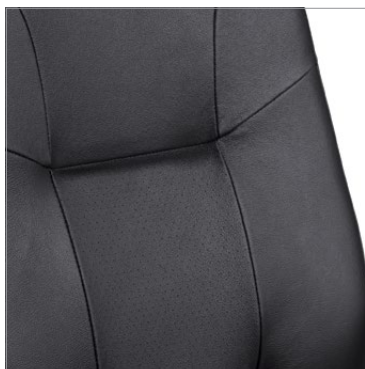

arrio

It's in the details

High back tilter

High back conference

Armchair with sled base

Arno™ features perforated leather seat and back panels, providing lasting comfort and support. Task chairs are standard with Black molded loop arms and a five-prong swivel base. An upholstered armcap option can be added for extra comfort and abrasion resistant outer back upholstery is available to prevent wear and tear.

Additional information can be found on the Global [website](#).

Features

Perforated leather inserts

Standard Black molded loop arms

Optional upholstered armcaps

Please visit globalfurnituregroup.com for additional product information including industry and environmental certifications.