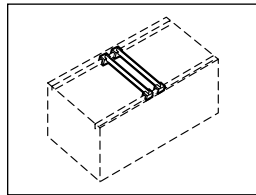

File Buddy 1105
Pneumatic Swivel Stool
Dimensions: 14dia x 16.25h - 21.25h
Shown in Allante FRee, Ink (A16F).
\$447

FBB
Front-to-Back Hanging File Bars
\$30

PD
Plate Dividers
\$43

Available immediately in the following finishes: