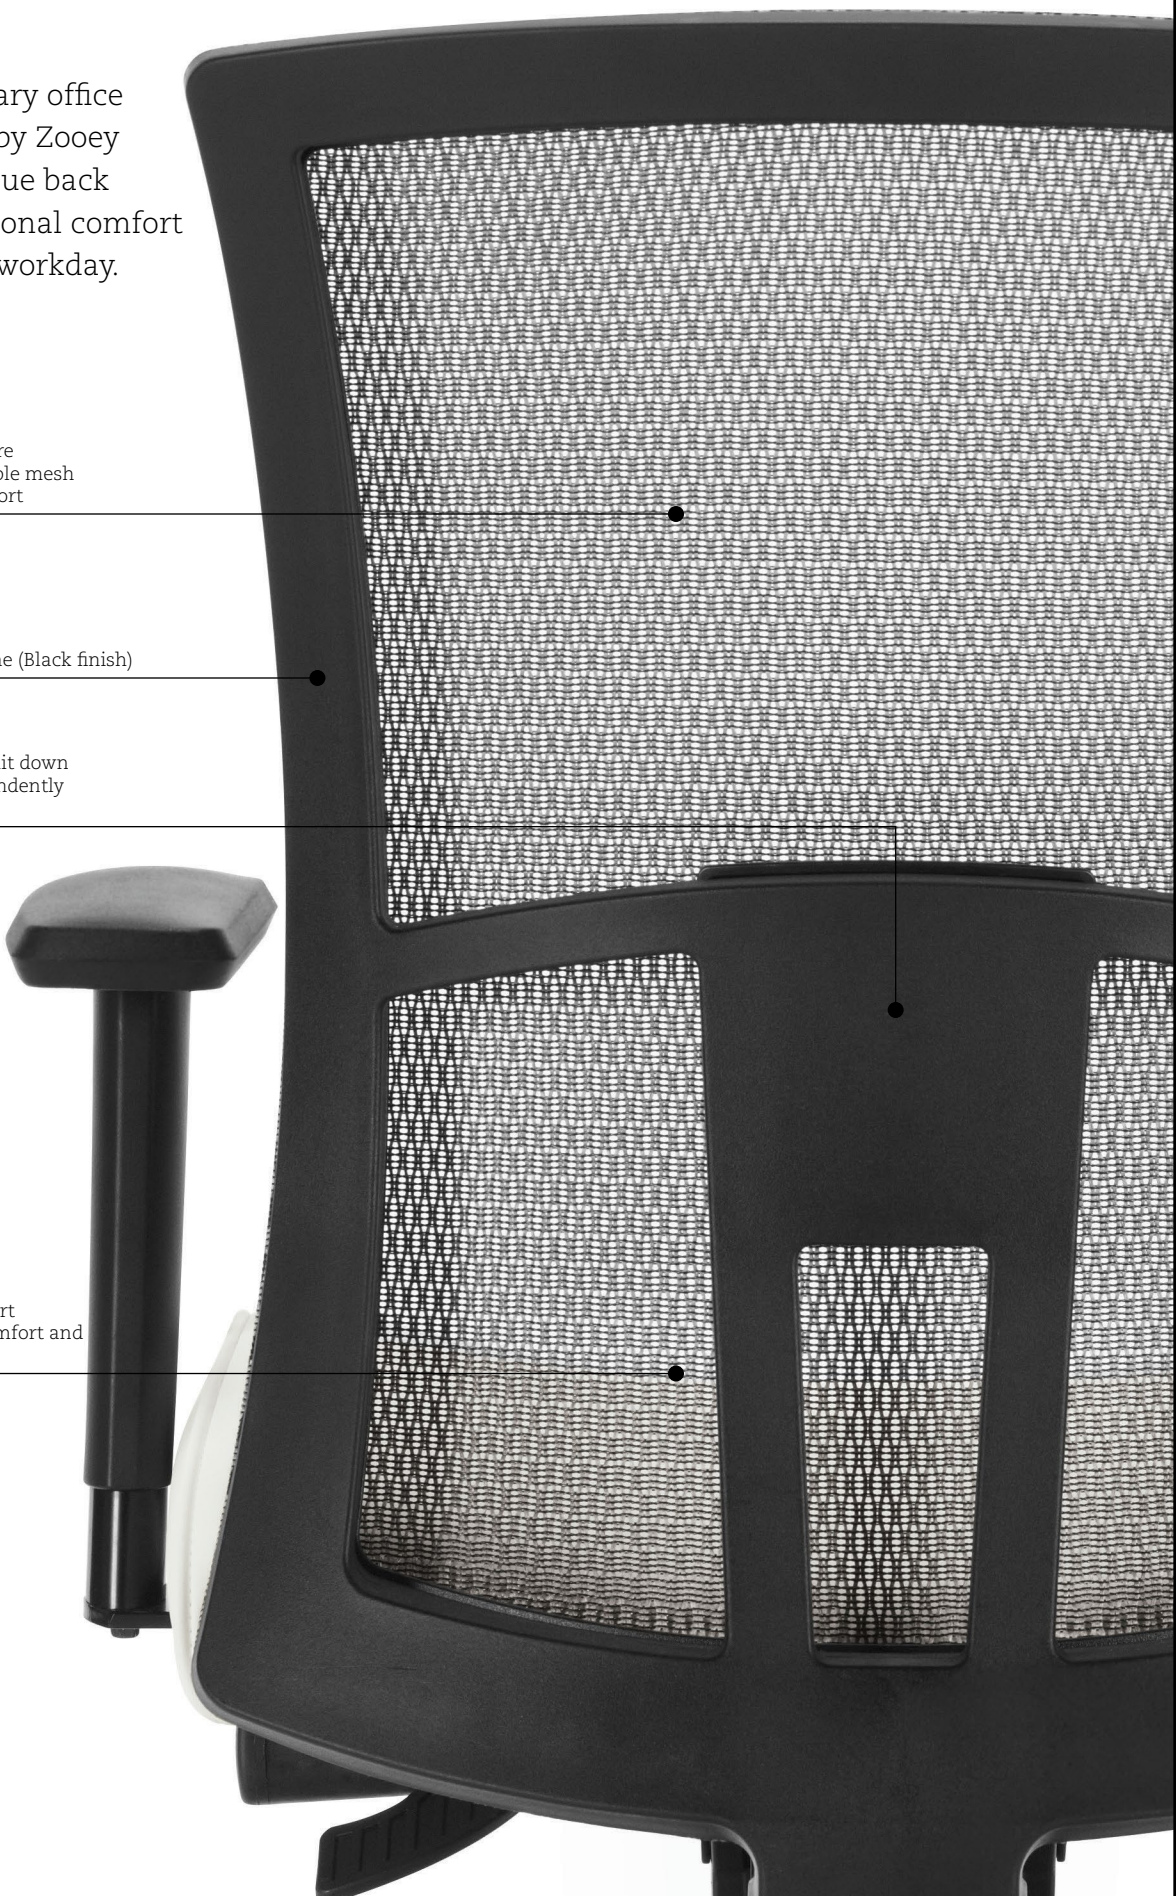

Durable, lightweight frame

Height adjustable and split down the middle to flex independently side-to-side

Adjustable lumbar support provides personalized comfort and is standard on all models

Height adjustable arms (U2)

Durable, lightweight frame (Black finish)

Height adjustable and split down the middle to flex independently side-to-side

Adjustable lumbar support provides personalized comfort and is standard on all models