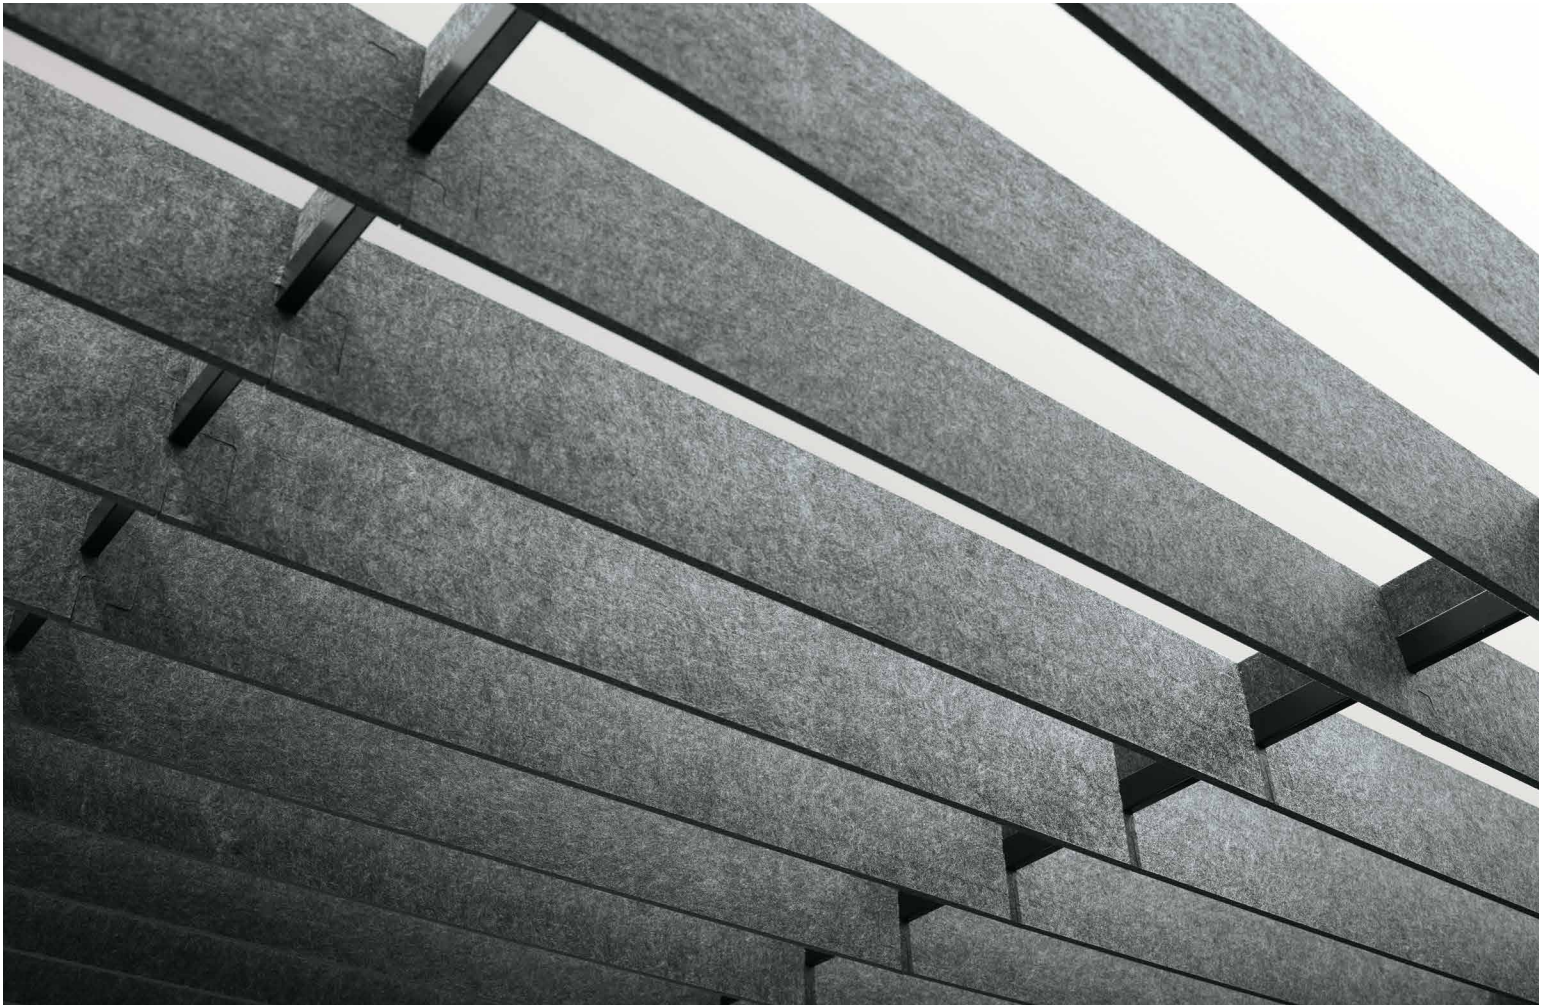

EVOLVE pergola

global

Make room for change

Introducing Evolve® Pergola, a great addition to the top of any combination of Evolve panels to create semi-private hubs or workshops. With a wide variety of configurations available, create your desired space with a nearly endless array of planning options.

Evolve Pergola shown in PET Felt, Mist. Evolve panels shown in Aurora, Cloud and Seal with Designer White frame. Factor, Moda, Citi Square and River+ seating shown. Swap tables, FreeFit casegoods and River+ Media Hearth shown.

An unobstructed view

- Evolve Pergola is constructed of acoustical PET Felt with slats running 6" apart to allow for access to lighting, air flow and fire suppression from the ceiling
- Panel heights can vary to accommodate a wide variety of ceiling heights, starting as low as 84" h with the ability to stack over 16 feet high
- Single Evolve Pergola structures can range from 4' x 5' up to 10' x 12' and could have multiple structures added to larger rooms with additional support beams at the top of the panels
- PET Felt components are available in all Global PET Felt colors
- More than one color can be specified on the outer skirt and/or inner structure of each Evolve Pergola unit