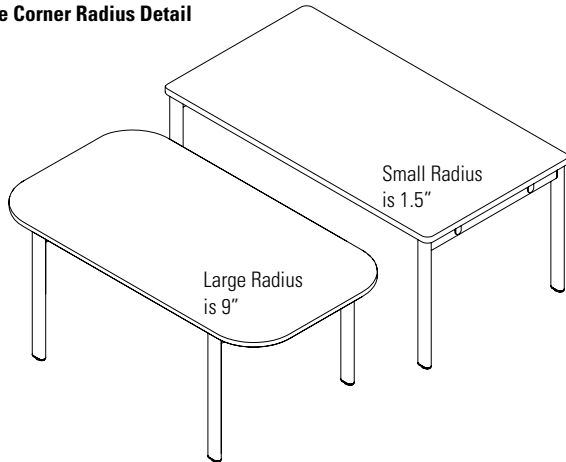

SCCAC
Accessory Cup

SCCAH
Accessory Hook

SCCAWBxxxx
Writeboard

SCCAWBRxx
Writeboard
Wall Rail

SCCALxxxx
Laptop Shelf

Three table heights

Table Corner Radius Detail

Support Beam Detail

Beam Support

| WIDTH RANGE | DEPTH RANGE | HEIGHT RANGE | BEAM SUPPORT - Y/N  | STANCHION - Y/N  |
|-------------|---------------------|--------------------------|---|---|
| 36", 42" | 18" to 48" (ALL) | WORK, CAFÉ, BAR | NO | NO |
| 48" to 72" | 18" to 48" | WORK, CAFÉ, BAR | YES | NO |
| 78" to 96" | 30" to 48" | WORK | YES | NO |
| 78" to 96" | 30" to 48" | CAFÉ, BAR (Small Radius) | YES | YES |
| 96" only | 30" to 48" | CAFÉ, BAR (Small Radius) | YES | YES |