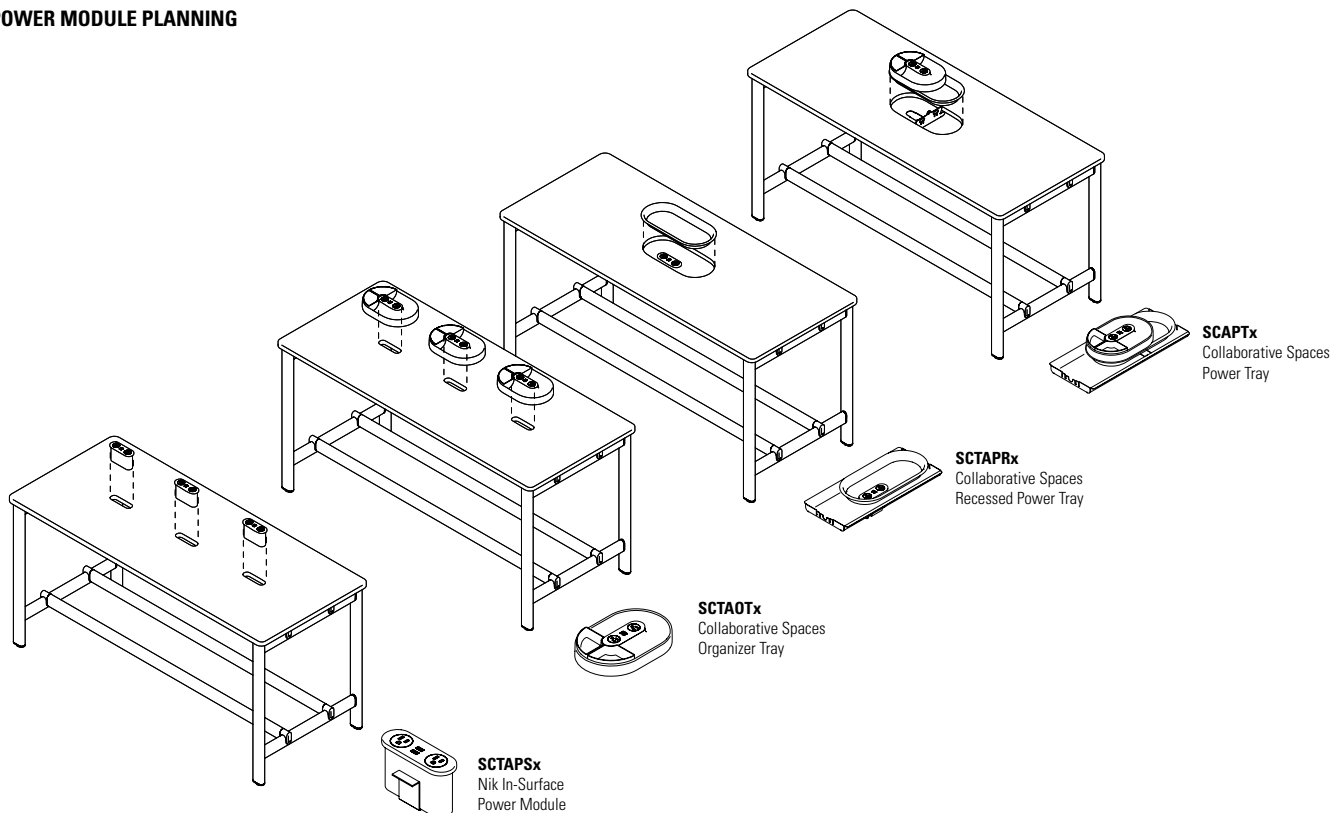

POWER MODULE PLANNING