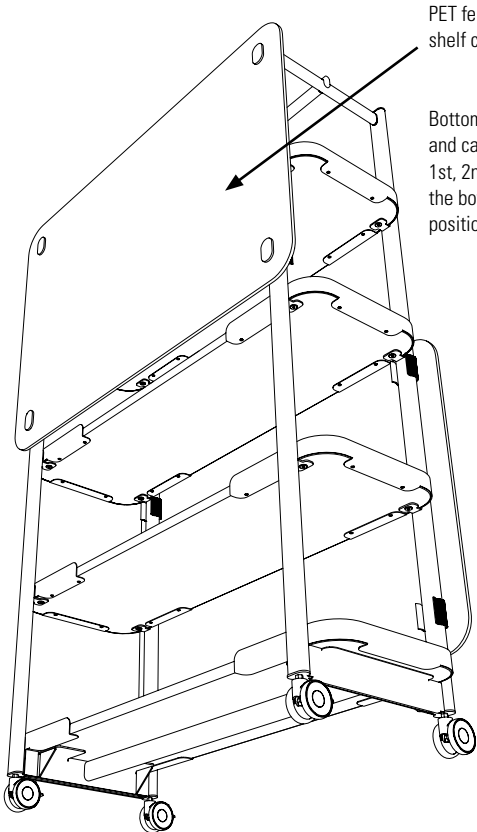

NOTES:

1. **C1, C2, C3, CS** cut-out for SCTAPS + SCTAPR power accessories.
2. Cut-out not available for 18" and 24" deep tables.
3. **C2** cut-outs available on all table widths.
4. **C1** and **C3** cut-outs only available on 90" + 96" w tables.
5. These rules apply to both small and large radius table tops. Small radius top shown.

PET felt screens clip onto shelf carts with included brackets.

Bottom clip rests on shelves and can be placed at the 1st, 2nd or 3rd shelf from the bottom (1st and 3rd position shown).

Writeboard on a wall (Wall rails are sold separately)