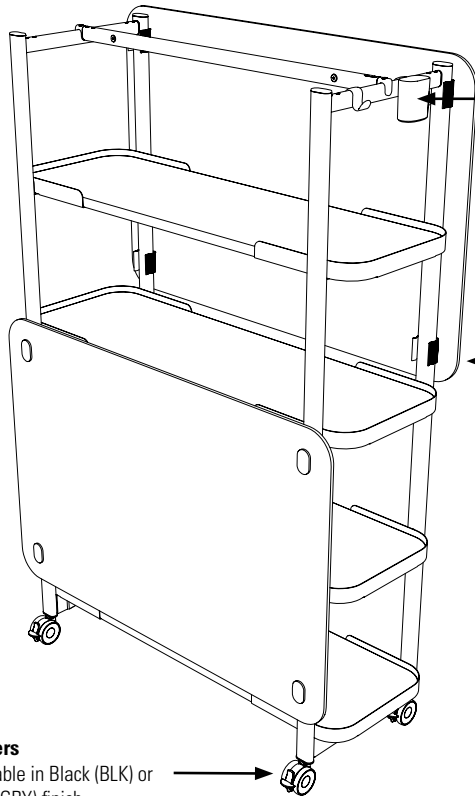

Accessorize
Small side rails accept hooks and accessory cups

Privacy
PET Felt screens provide privacy and some acoustic properties while dividing space

Casters
Available in Black (BLK) or Grey (GRY) finish