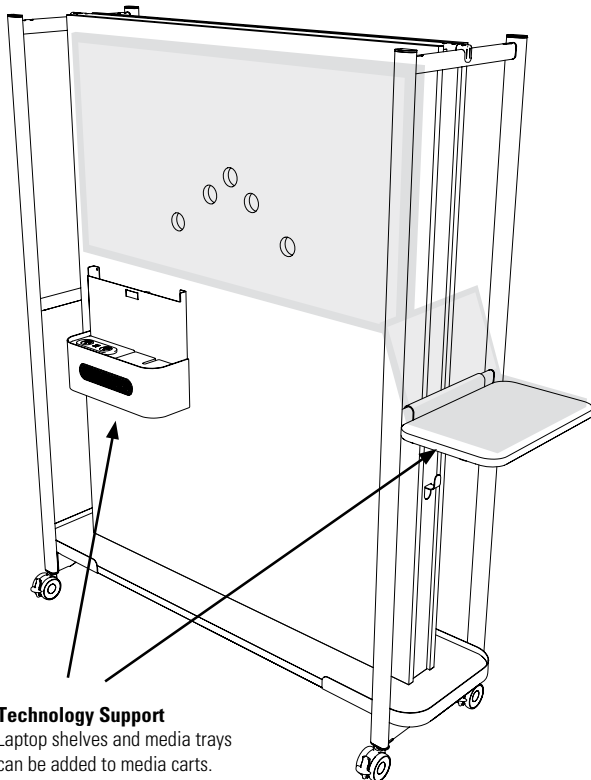

NOTES:

1. **C1, C2, C3, CS** cut-out for SCTAPS + SCTAPR power accessories.
2. Cut-out not available for 18" and 24" deep tables.
3. **C2** cut-outs available on all table widths.
4. **C1** and **C3** cut-outs only available on 90" + 96" w tables.
5. These rules apply to both small and large radius table tops. Small radius top shown.

POWER MODULE PLANNING

Accessorize
Small side rails accept hooks and accessory cups

Privacy
PET Felt screens provide privacy and some acoustic properties while dividing space

Casters
Available in Black (BLK) or Grey (GRY) finish

PET felt screens clip onto shelf carts with included brackets.

Bottom clip rests on shelves and can be placed at the 1st, 2nd or 3rd shelf from the bottom (1st and 3rd position shown).

Writeboard on a wall (Wall rails are sold separately)