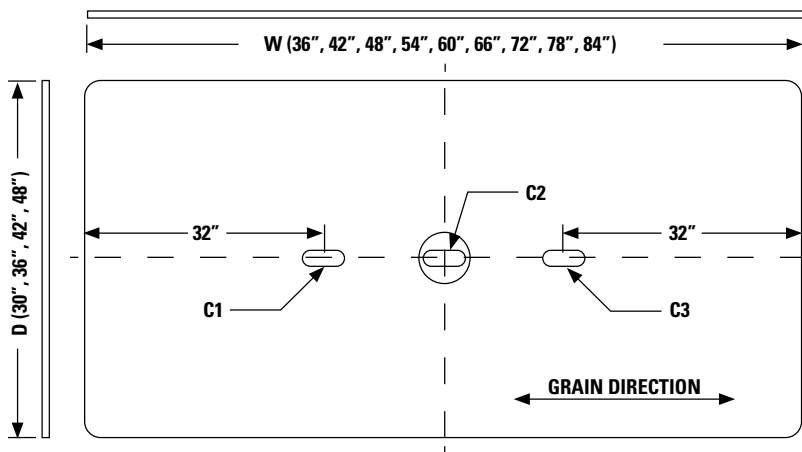

SCCAC
Accessory Cup

SCCAH
Accessory Hook

SCCAWBxxxx
Writeboard

SCCAWBRxx
Writeboard
Wall Rail

SCCALxxxx
Laptop Shelf

Three table heights

Table Corner Radius Detail

Support Beam Detail

Beam Support

| WIDTH RANGE | DEPTH RANGE | HEIGHT RANGE | BEAM SUPPORT - Y/N  | STANCHION - Y/N  |
|-------------|---------------------|--------------------------|---|---|
| 36", 42" | 18" to 48" (ALL) | WORK, CAFÉ, BAR | NO | NO |
| 48" to 72" | 18" to 48" | WORK, CAFÉ, BAR | YES | NO |
| 78" to 96" | 30" to 48" | WORK | YES | NO |
| 78" to 96" | 30" to 48" | CAFÉ, BAR (Small Radius) | YES | YES |
| 96" only | 30" to 48" | CAFÉ, BAR (Small Radius) | YES | YES |

GROMMET LOCATIONS

NOTES:

1. **O2, OS** cut-out for SCTAPT + SCTAPR power accessories.
2. Cut-out not available for 18" and 24" deep tables.
3. Cut-out position **O2** available only.
4. These rules apply to both small and large radius table tops. Small radius top shown.