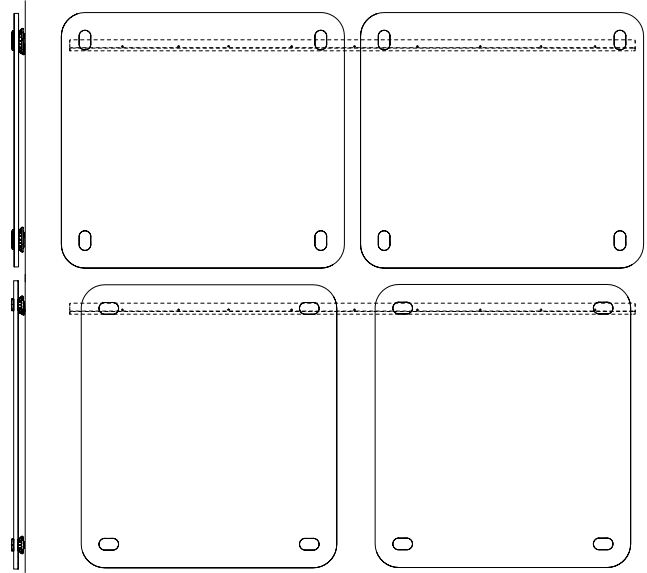

Writeboard on a wall (Wall rails are sold separately)