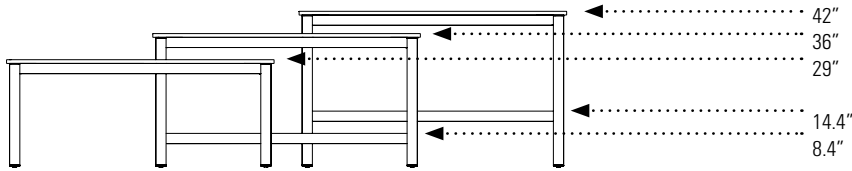

SCCAC
Accessory Cup

SCCAH
Accessory Hook

SCCAWBxxxx
Writeboard

SCCAWBRxx
Writeboard
Wall Rail

SCCALxxxx
Laptop Shelf

Three table heights

Table Corner Radius Detail

Support Beam Detail

Beam Support

| WIDTH RANGE | DEPTH RANGE | HEIGHT RANGE | BEAM SUPPORT - Y/N  | STANCHION - Y/N  |
|-------------|---------------------|--------------------------|---|---|
| 36", 42" | 18" to 48" (ALL) | WORK, CAFÉ, BAR | NO | NO |
| 48" to 72" | 18" to 48" | WORK, CAFÉ, BAR | YES | NO |
| 78" to 96" | 30" to 48" | WORK | YES | NO |
| 78" to 96" | 30" to 48" | CAFÉ, BAR (Small Radius) | YES | YES |
| 96" only | 30" to 48" | CAFÉ, BAR (Small Radius) | YES | YES |