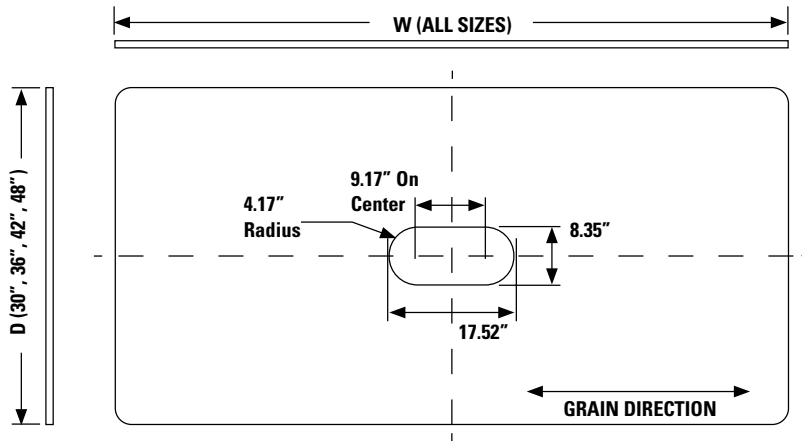

GROMMET LOCATIONS

NOTES:

1. **O2, OS** cut-out for SCTAPT + SCTAPR power accessories.
2. Cut-out not available for 18" and 24" deep tables.
3. Cut-out position **O2** available only.
4. These rules apply to both small and large radius table tops. Small radius top shown.