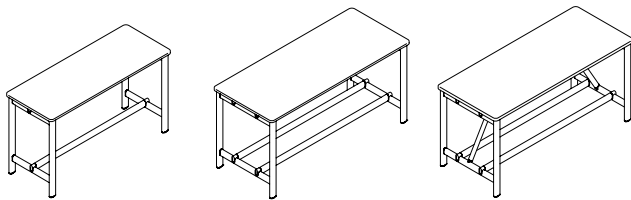

SCCAC
Accessory Cup

SCCAH
Accessory Hook

SCCAWBxxxx
Writeboard

SCCAWBRxx
Writeboard
Wall Rail

SCCALxxxx
Laptop Shelf

Three table heights

Table Corner Radius Detail

Support Beam Detail

Beam Support

| WIDTH RANGE | DEPTH RANGE | HEIGHT RANGE | BEAM SUPPORT - Y/N  | STANCHION - Y/N  |
|-------------|---------------------|--------------------------|---|---|
| 36", 42" | 18" to 48" (ALL) | WORK, CAFÉ, BAR | NO | NO |
| 48" to 72" | 18" to 48" | WORK, CAFÉ, BAR | YES | NO |
| 78" to 96" | 30" to 48" | WORK | YES | NO |
| 78" to 96" | 30" to 48" | CAFÉ, BAR (Small Radius) | YES | YES |
| 96" only | 30" to 48" | CAFÉ, BAR (Small Radius) | YES | YES |