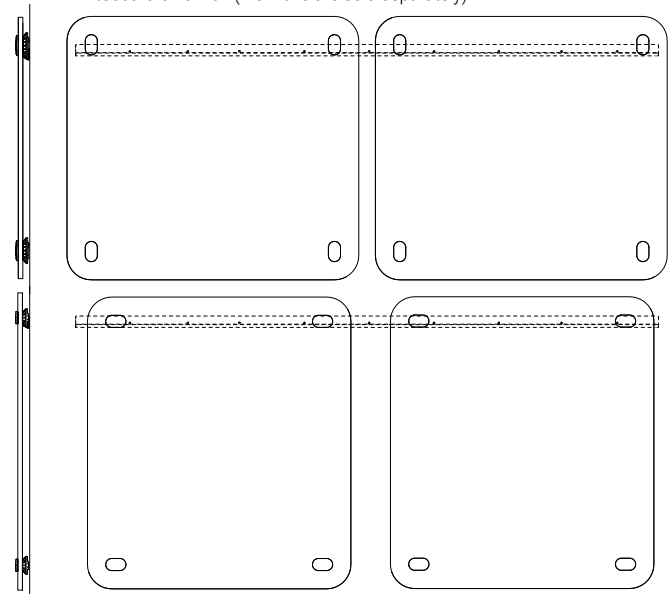

Writeboard on a wall (Wall rails are sold separately)