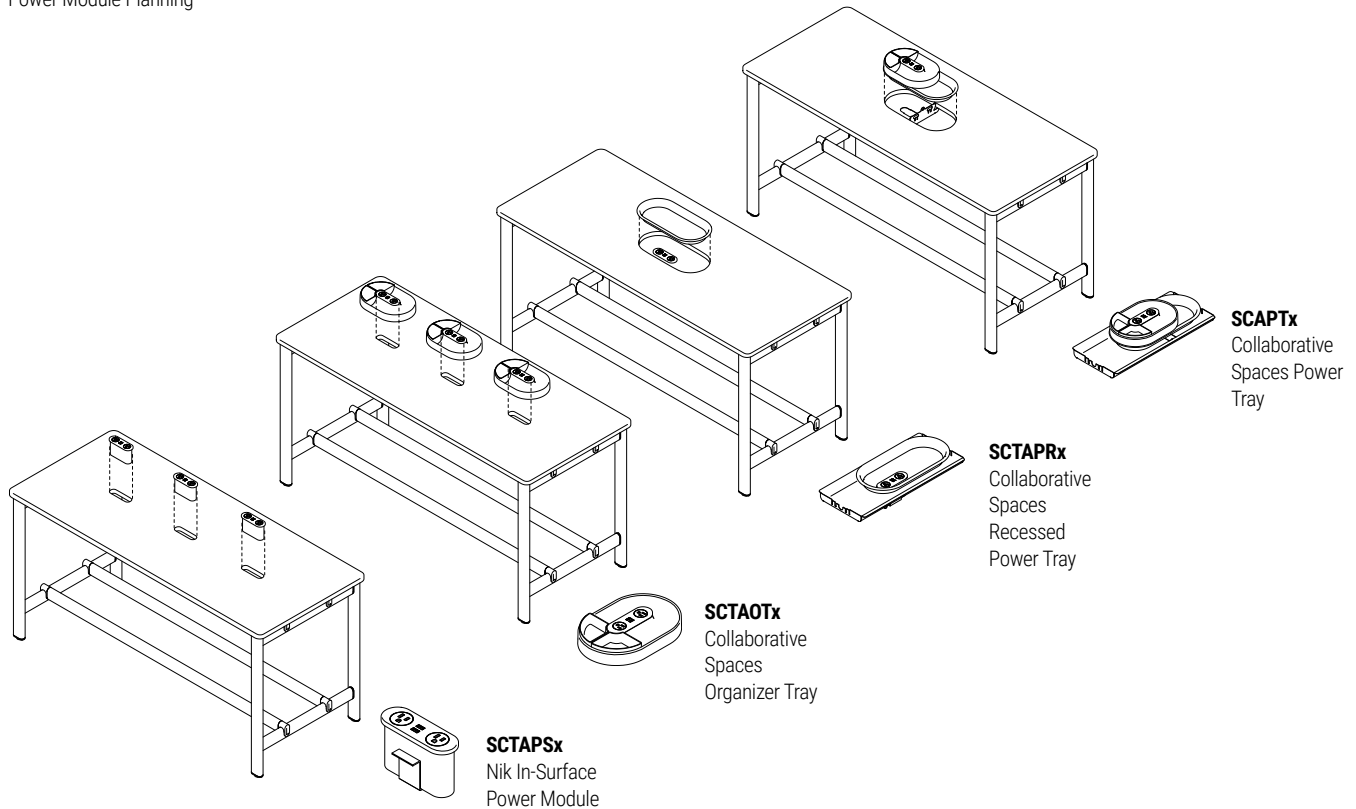

SCAPTx
Collaborative
Spaces Power
Tray

SCTAPRx
Collaborative
Spaces
Recessed
Power Tray

SCTAOTx
Collaborative
Spaces
Organizer Tray

SCTAPSx
Nik In-Surface
Power Module