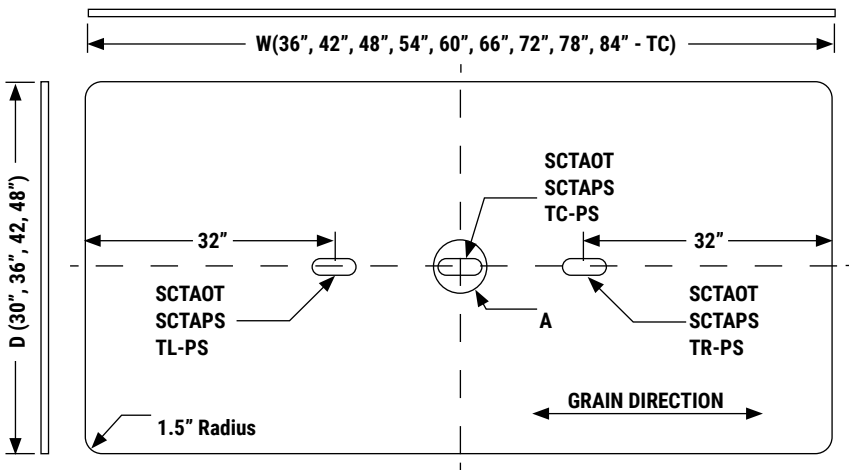

### Beam Support

WIDTH RANGE	DEPTH RANGE	HEIGHT RANGE	BEAM SUPPORT - Y/N 	STANCHION - Y/N 
36", 42"	18" to 48" (ALL)	WORK, CAFÉ, BAR	NO	NO
48" to 72"	18" to 48"	WORK, CAFÉ, BAR	YES	NO
78" to 96"	30" to 48"	WORK	YES	NO
78" to 96"	30" to 48"	CAFÉ, BAR (Small Radius)	YES	YES

## Grommet Locations

**NOTES:**

1. Cutout not available for 18" and 24" Deep Tables.
2. Cutout Position TC available only.
3. These rules apply to both Small and Large Radius Table Tops. Small Radius Top Shown.