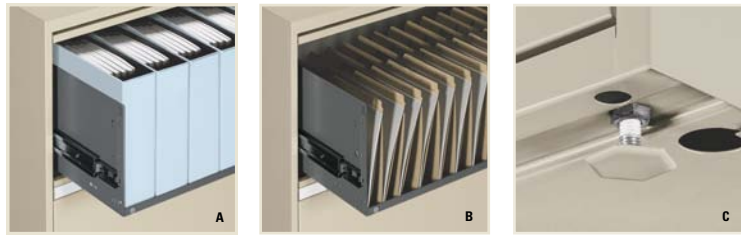

Lateral Files 9300 & 9300 Plus Series™

9300 Series Lateral Files Recessed Centre Pull

9300 Plus Series Lateral Files Looped Full Pull

The 9300 Series professional lateral file capability at an economical price available with fixed or receding drawer fronts. Solid construction delivers a cabinet with quality and durability. A variety of great features are offered including EDP and ring binder capabilities, all with the flexibility of three file widths.

The 9300 Plus Series has the look of higher end cabinets but at a reduced cost to the end user. Levelling glides keep the file case true, ensuring that drawers are easy to open.

A. Ring binder storage in "B" type receding door openings. **B.** Full depth shelves for legal documents. **C.** Levelling glides.

Height 27 1/2", 40 1/2", 54", 65 1/4" Depth 18" Width 30, 36, 42"

Available in all Global standard colours and textured colours. Metallic and special colours are available, additional charges will apply. Please refer to our website or price list for more information.