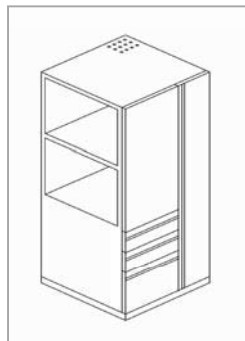

• SIDE OPENING TOWERS

- Versatile towers can be freestanding or integrated into workstations to provide efficient vertical storage and filing.
- Open side shelves provide added work surface space and easily accessible open storage.
- Towers include separate lockable compartment for personal items such as coats, hats, umbrellas, bags etc.
- 24" wide by 24" deep cabinets
- Available in 50", 54" & 66" heights
- May be ordered left or right
- Full height personal storage compartment is 7" wide and is vented for air circulation.
- Available with either Linear or Evolve (shown) drawer fronts.

For further information, please refer to either the Boulevard Systems Price List / Storage – page I.48a and the Evolve Price List / Storage – page F.23.

Available on Evolve & Boulevard

Evolve - 2 File, Four High Storage Tower with Side Opening

Evolve - 2 Box / 1 File Four High Storage Tower with Side Opening

Boulevard – 2 File, Four High Storage Tower with Side Opening

Boulevard – 2 Box / 1 File, Four High Storage Tower with Side Opening