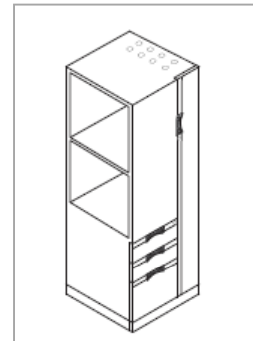

• SIDE OPENING TOWERS

- Versatile towers can be freestanding or integrated into workstations to provide efficient vertical storage and filing.
- Open side shelves provide added work surface space and easily accessible open storage.
- Towers include separate lockable compartment for personal items such as coats, hats, umbrellas, bags etc.
- 24" wide by 24" deep cabinets
- Available in 50", 54" & 66" heights
- May be ordered left or right
- Full height personal storage compartment is 7" wide and is vented for air circulation.
- Available with either Linear or Evolve (shown) drawer fronts.

For further information, please refer to either the Boulevard Systems Price List / Storage – page I.48a and the Evolve Price List / Storage – page F.23.

Available on Evolve & Boulevard

Evolve - 2 File, Four High Storage Tower with Side Opening

Evolve - 2 Box / 1 File Four High Storage Tower with Side Opening

Boulevard – 2 File, Four High Storage Tower with Side Opening

Boulevard – 2 Box / 1 File, Four High Storage Tower with Side Opening