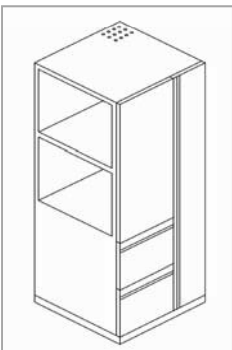

• SIDE OPENING TOWERS

- Versatile towers can be freestanding or integrated into workstations to provide efficient vertical storage and filing.
- Open side shelves provide added work surface space and easily accessible open storage.
- Towers include separate lockable compartment for personal items such as coats, hats, umbrellas, bags etc.
- 24" wide by 24" deep cabinets
- Available in 50", 54" & 66" heights
- May be ordered left or right
- Full height personal storage compartment is 7" wide and is vented for air circulation.
- Available with either Linear or Evolve (shown) drawer fronts.

For further information, please refer to either the Boulevard Systems Price List / Storage – page I.48a and the Evolve Price List / Storage – page F.23.

Available on Evolve & Boulevard

Evolve - 2 File, Four High Storage Tower with Side Opening

Evolve - 2 Box / 1 File Four High Storage Tower with Side Opening

Boulevard – 2 File, Four High Storage Tower with Side Opening

Boulevard – 2 Box / 1 File, Four High Storage Tower with Side Opening