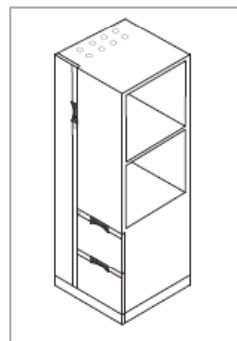

• SIDE OPENING TOWERS

- Versatile towers can be freestanding or integrated into workstations to provide efficient vertical storage and filing.
- Open side shelves provide added work surface space and easily accessible open storage.
- Towers include separate lockable compartment for personal items such as coats, hats, umbrellas, bags etc.
- 24" wide by 24" deep cabinets
- Available in 50", 54" & 66" heights
- May be ordered left or right
- Full height personal storage compartment is 7" wide and is vented for air circulation.
- Available with either Linear or Evolve (shown) drawer fronts.

For further information, please refer to either the Boulevard Systems Price List / Storage – page I.48a and the Evolve Price List / Storage – page F.23.

Available on Evolve & Boulevard

Evolve - 2 File, Four High Storage Tower with Side Opening

Evolve - 2 Box / 1 File Four High Storage Tower with Side Opening

Boulevard – 2 File, Four High Storage Tower with Side Opening

Boulevard – 2 Box / 1 File, Four High Storage Tower with Side Opening