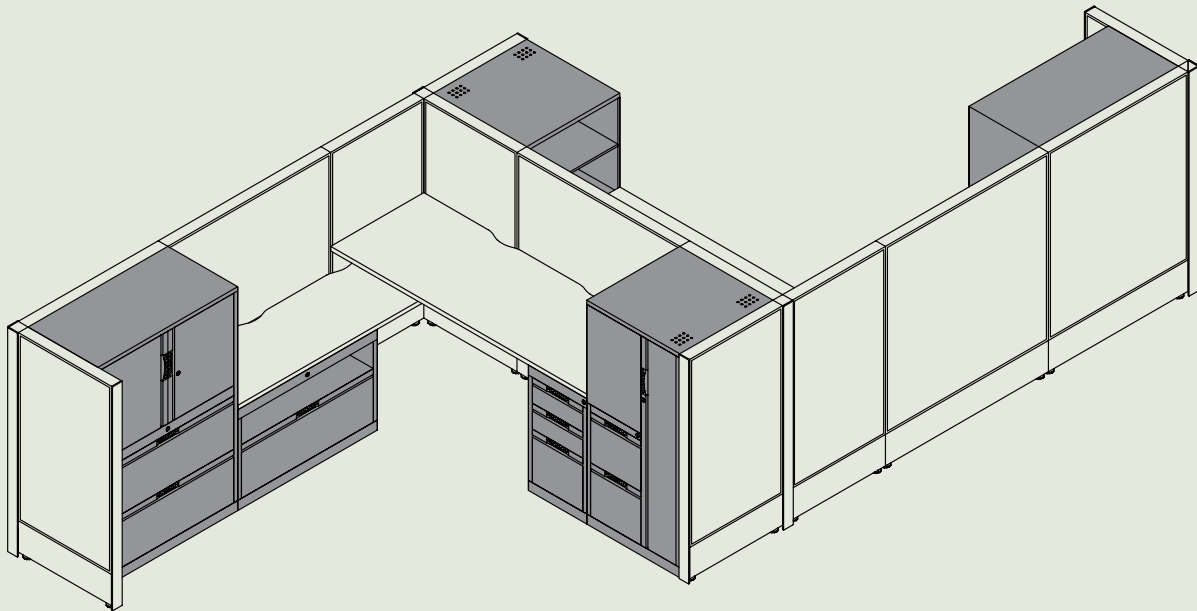

•12 SERIES STORAGE SOLUTIONS

NEW • PRODUCT FEATURES

12 Series Storage

- Available in both Linear and C Series fronts
- Double wall drawer fronts
- All file drawers are 12" high
- All file drawers line up regardless of storage type
- All chassis of similar height line up
- 1 1/2 high storage option is standard
- Aggressively priced with no loss of quality

INTRODUCING THE LINEUP