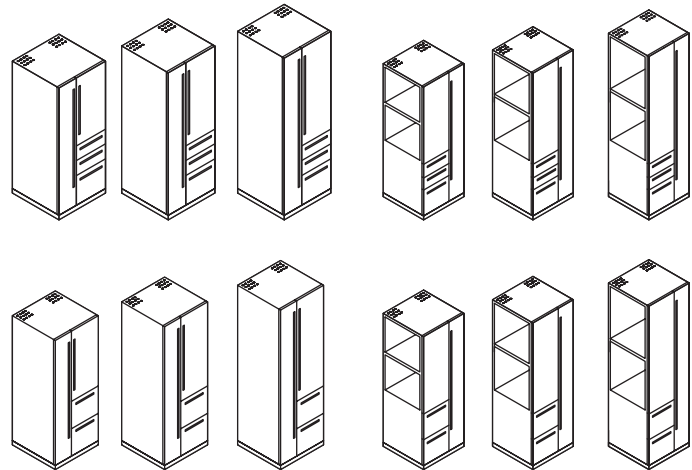

Filing & Storage

12 Series Personal Towers

Storage towers provide versatile vertical storage and filing along with secure personal storage for hats, coats, boots and purses. Available either left or right.

Side opening storage tower extends the work surface to increase efficiency in reduced work spaces. NOTE: Drawer fronts align with companion storage units.

In order to meet ANSI/BIFMA X5.9-2012, Counterweight must be incorporated.