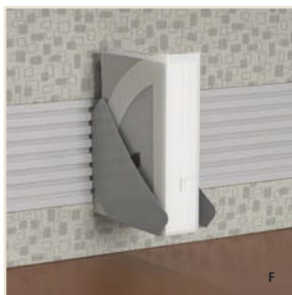

Details: A. Two inch knife edge. B. Color keyed grommets in tungsten or black. C. Coped edge on connecting worksurfaces. D. Square post leg choose Tungsten or Black (round post optional). E. Aluminum glass doors. F. Tackboard with optional accessory rail. G. Power/data grommet in anodized Aluminum or Black. H. Rectangular two tone base (optional).